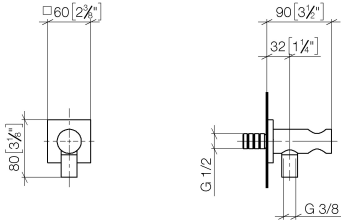

Wall elbow with integrated shower holder - Chrome

IMO

28 490 970

- 3/8" shower outlet
- rosette 60 x 60 mm
- 1/2" connection
- WRAS 1912049

Intrinsic protection against back flow.

Fits: IMO, MEM, CL.1, CYO

Recommended miscellaneous

Concealed wall elbow -

35 085 970 90

- max. recess depth 163 mm
- min. recess depth 90 mm

28 490 970

mm [inches]

Codes & Standards

Scottish Water
Byelaws

UK Water Supply
Regulations

Certificates

WRAS_1912

Product version from 6/1/2024

Wall elbow with integrated shower holder - Chrome

IMO

28 490 970

Spare parts list

Product version from 6/1/2024

No.	Item Number	Name	Quantity used	Delivery time
	90 24 03 280 00 90	nipple	14	2