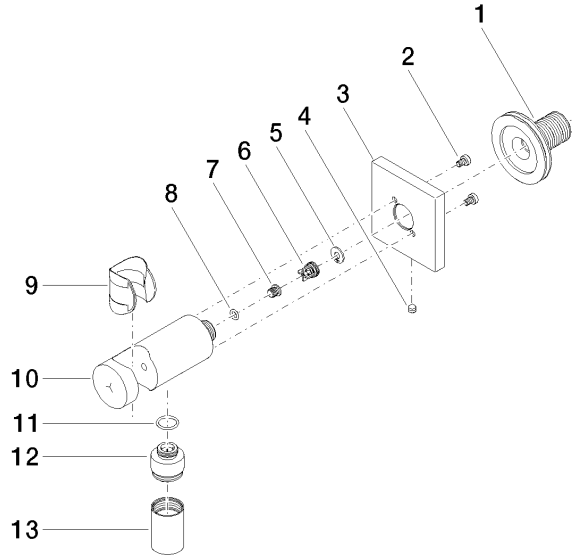

Wall elbow with integrated shower holder - Chrome

IMO

28 490 970

- 3/8" shower outlet
- rosette 60 x 60 mm
- 1/2" connection
- WRAS 1912049

Intrinsic protection against back flow.

Fits: IMO, MEM, CL.1, CYO

Recommended miscellaneous

Concealed wall elbow -

35 085 970 90

- max. recess depth 163 mm
- min. recess depth 90 mm

28 490 970

mm [inches]

Codes & Standards

Scottish Water
Byelaws

UK Water Supply
Regulations

Certificates

WRAS_1912

Product version from 6/1/2024

Wall elbow with integrated shower holder - Chrome

IMO

28 490 970

Spare parts list

Product version from 6/1/2024

No.	Item Number	Name	Quantity used	Delivery time
	90 24 03 280 00 90	nipple	14	2