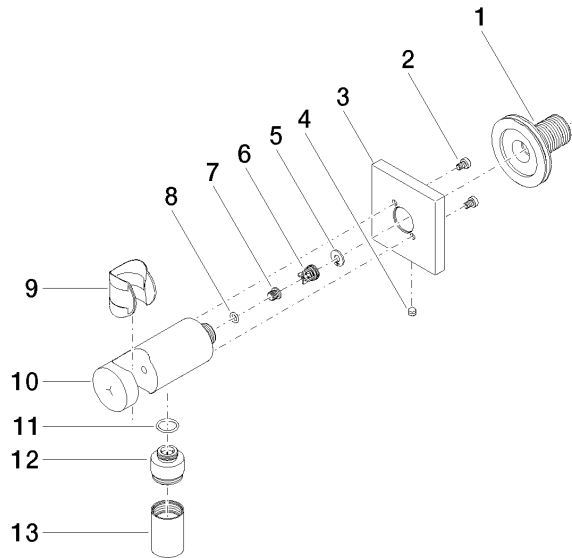

**Recommended miscellaneous**

**Concealed wall elbow -** 35 085 970 90

- max. recess depth 163 mm
- min. recess depth 90 mm

28 490 970

mm [inches]

### Codes & Standards

Scottish Water  
Byelaws

UK Water Supply  
Regulations

### Certificates

WRAS\_1912

28 490 970

Product version from 6/1/2024

Wall elbow with integrated shower holder - Brushed Platinum

IMO

28 490 970

**Spare parts list**

**Product version from 6/1/2024**

No.	Item Number	Name	Quantity used	Delivery time
	90 24 03 280 00 90	nipple	14	2