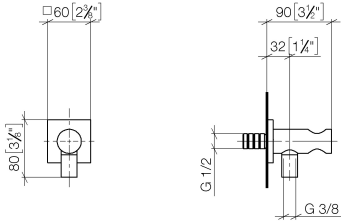

**Wall elbow with integrated shower holder - Brushed Platinum**

IMO

28 490 970

- 3/8" shower outlet
- rosette 60 x 60 mm
- 1/2" connection
- WRAS 1912049

Intrinsic protection against back flow.

Fits: IMO, MEM, CL.1, CYO

**Recommended miscellaneous**

**Concealed wall elbow -** 35 085 970 90

- max. recess depth 163 mm
- min. recess depth 90 mm

28 490 970

mm [inches]

**Product version from 6/1/2024**

No.	Item Number	Name	Quantity used	Delivery time
	90 24 03 280 00 90	nipple	14	2