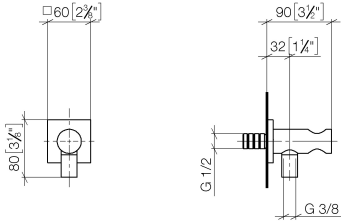

**Wall elbow with integrated shower holder - Platinum**

IMO

28 490 970

- 3/8" shower outlet
- rosette 60 x 60 mm
- 1/2" connection
- WRAS 1912049

Intrinsic protection against back flow.

Fits: IMO, MEM, CL.1, CYO

**Recommended miscellaneous**

**Concealed wall elbow -**

- max. recess depth 163 mm
- min. recess depth 90 mm

35 085 970 90

**Recommended miscellaneous**

**Concealed wall elbow -**

- max. recess depth 163 mm
- min. recess depth 90 mm

35 085 970 90

28 490 970

mm [inches]