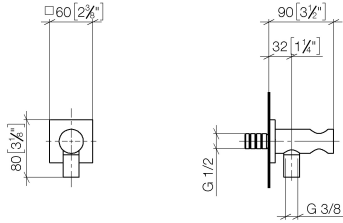

Wall elbow with integrated shower holder - Dark Chrome

IMO

28 490 970

- 3/8" shower outlet
- rosette 60 x 60 mm
- 1/2" connection
- WRAS 1912049

Intrinsic protection against back flow.

Fits: IMO, MEM, CL.1, CYO

28 490 970

mm [inches]

28 490 970

**Product version from 6/1/2024**

Parts for other  
finishes can be found  
here: [Chrome](#)

Wall elbow with integrated shower holder - Dark Chrome

IMO

28 490 970

**Spare parts list**

**Product version from 6/1/2024**

No.	Item Number	Name	Quantity used	Delivery time
	90 24 03 280 00 90	nipple	14	2