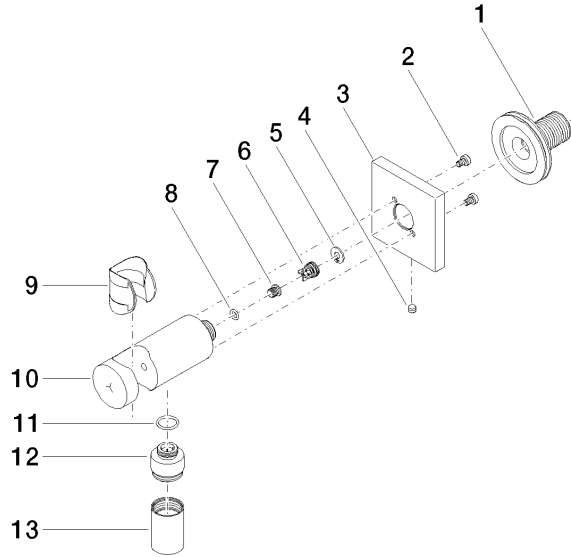

Wall elbow with integrated shower holder - Dark Chrome

IMO

28 490 970

- 3/8" shower outlet
- rosette 60 x 60 mm
- 1/2" connection
- WRAS 1912049

Intrinsic protection against back flow.

Fits: IMO, MEM, CL.1, CYO

28 490 970

mm [inches]

28 490 970

**Product version from 6/1/2024**

Parts for other  
finishes can be found  
here: [Chrome](#)

Wall elbow with integrated shower holder - Dark Chrome

IMO

28 490 970

**Spare parts list**

**Product version from 6/1/2024**

No.	Item Number	Name	Quantity used	Delivery time
	90 24 03 280 00 90	nipple	14	2