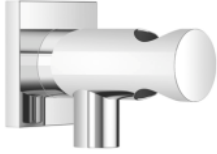

Wall elbow with integrated shower holder - Brushed Light Gold

IMO

28 490 970

- 3/8" shower outlet
- rosette 60 x 60 mm
- 1/2" connection
- WRAS 1912049

Intrinsic protection against back flow.

Fits: IMO, MEM, CL.1, CYO

	Brushed Light Gold	28 490 970-27
	Chrome	28 490 970-00
	Brushed Platinum	28 490 970-06
	Platinum	28 490 970-08
	Dark Chrome	28 490 970-19
	Brushed Durabress (23kt Gold)	28 490 970-28
	Matte Black	28 490 970-33
	Brushed Champagne (22kt Gold)	28 490 970-46
	Champagne (22kt Gold)	28 490 970-47
	Brushed Chrome	28 490 970-93
	Brushed Dark Platinum	28 490 970-99

Recommended miscellaneous

- Concealed wall elbow -** 35 085 970 90
- min. recess depth 90 mm
 - max. recess depth 163 mm

28 490 970

mm [inches]

28 490 970

Product version from 6/1/2024

Wall elbow with integrated shower holder - Brushed Light Gold