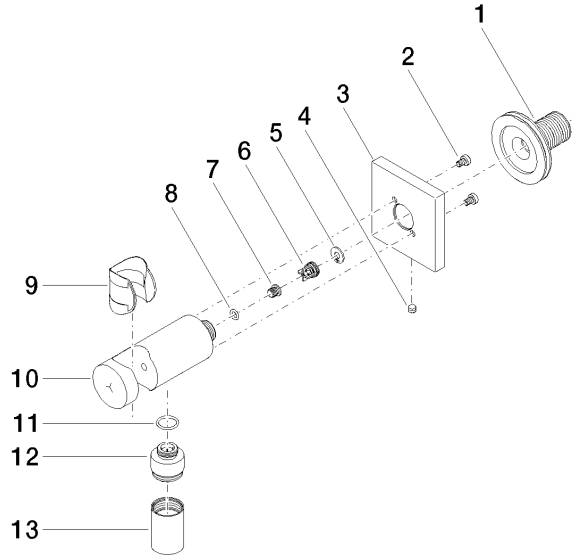

Wall elbow with integrated shower holder - Brushed Durabron (23kt Gold)

IMO

28 490 970

- 3/8" shower outlet
- rosette 60 x 60 mm
- 1/2" connection
- WRAS 1912049

Intrinsic protection against back flow.

Fits: IMO, MEM, CL.1, CYO

Recommended miscellaneous

Concealed wall elbow -

35 085 970 90

- max. recess depth 163 mm
- min. recess depth 90 mm

28 490 970

mm [inches]

Codes & Standards

Scottish Water
Byelaws

UK Water Supply
Regulations

Certificates

WRAS_1912

28 490 970

Product version from 6/1/2024

Wall elbow with integrated shower holder - Brushed Durabronz (23kt Gold)

IMO

28 490 970

Spare parts list

Product version from 6/1/2024

No.	Item Number	Name	Quantity used	Delivery time
	90 24 03 280 00 90	nipple	14	2