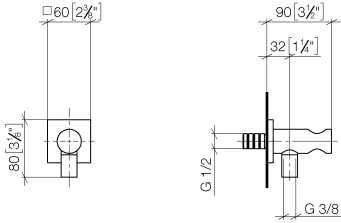

Wall elbow with integrated shower holder - Brushed Durabron (23kt Gold)

IMO

28 490 970

- 3/8" shower outlet
- rosette 60 x 60 mm
- 1/2" connection
- WRAS 1912049

Intrinsic protection against back flow.

Fits: IMO, MEM, CL.1, CYO

Recommended miscellaneous

Concealed wall elbow -

35 085 970 90

- max. recess depth 163 mm
- min. recess depth 90 mm

28 490 970

mm [inches]

Codes & Standards

Scottish Water
Byelaws

UK Water Supply
Regulations

Certificates

WRAS_1912

28 490 970

Product version from 6/1/2024

Wall elbow with integrated shower holder - Brushed Durabronz (23kt Gold)

IMO

28 490 970