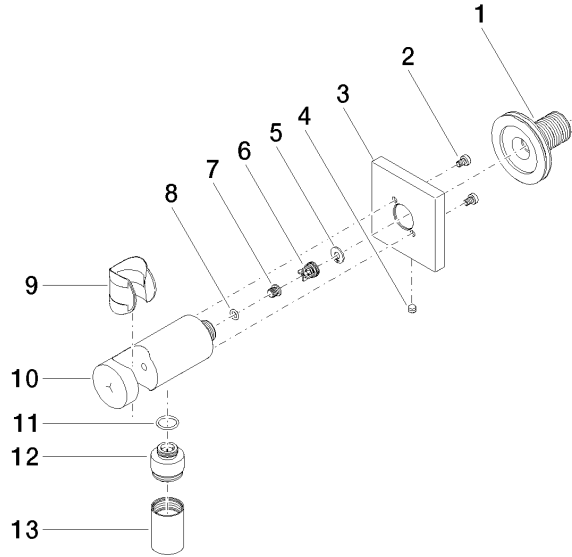

Wall elbow with integrated shower holder - Matte Black

IMO

28 490 970

- 3/8" shower outlet
- rosette 60 x 60 mm
- 1/2" connection
- WRAS 1912049

Intrinsic protection against back flow.

Fits: IMO, MEM, CL.1, CYO

Recommended miscellaneous

Concealed wall elbow -

35 085 970 90

- max. recess depth 163 mm
- min. recess depth 90 mm

28 490 970

mm [inches]

Codes & Standards

Scottish Water
Byelaws

UK Water Supply
Regulations

Certificates

WRAS_1912

28 490 970

Product version from 6/1/2024

Wall elbow with integrated shower holder - Matte Black

IMO

28 490 970

Spare parts list

Product version from 6/1/2024

No.	Item Number	Name	Quantity used	Delivery time
	90 24 03 280 00 90	nipple	14	2