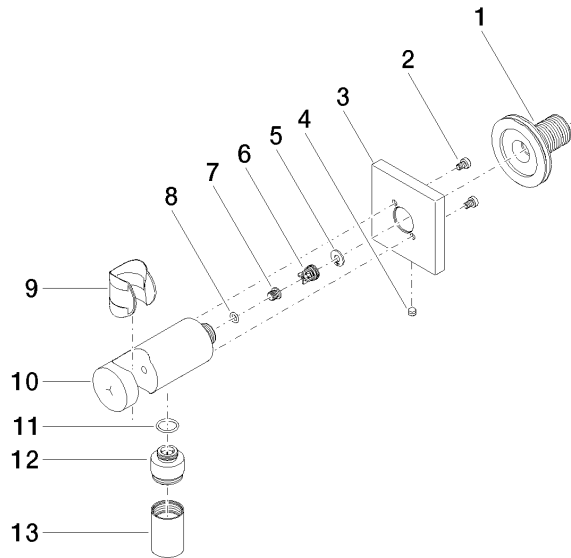

Wall elbow with integrated shower holder - Brushed Champagne (22kt Gold)

IMO

28 490 970

- 3/8" shower outlet
- rosette 60 x 60 mm
- 1/2" connection
- WRAS 1912049

Intrinsic protection against back flow.

Fits: IMO, MEM, CL.1, CYO

28 490 970

mm [inches]

28 490 970

**Product version from 6/1/2024**

Parts for other finishes can be found here: [Chrome](#)

Wall elbow with integrated shower holder - Brushed Champagne (22kt Gold)

IMO

28 490 970

**Spare parts list**

**Product version from 6/1/2024**

No.	Item Number	Name	Quantity used	Delivery time
	90 24 03 280 00 90	nipple	14	2