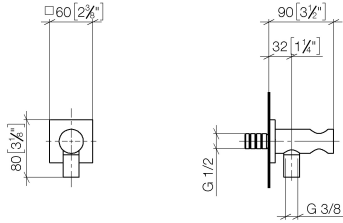

Wall elbow with integrated shower holder - Brushed Champagne (22kt Gold)

IMO

28 490 970

- 3/8" shower outlet
- rosette 60 x 60 mm
- 1/2" connection
- WRAS 1912049

Intrinsic protection against back flow.

Fits: IMO, MEM, CL.1, CYO

28 490 970

mm [inches]

28 490 970

**Product version from 6/1/2024**

Parts for other finishes can be found here: [Chrome](#)

Wall elbow with integrated shower holder - Brushed Champagne (22kt Gold)

IMO

28 490 970

**Spare parts list**

**Product version from 6/1/2024**

No.	Item Number	Name	Quantity used	Delivery time
	90 24 03 280 00 90	nipple	14	2