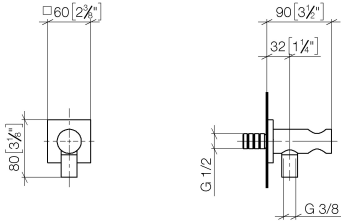

Wall elbow with integrated shower holder - Champagne (22kt Gold)

IMO

28 490 970

- 3/8" shower outlet
- rosette 60 x 60 mm
- 1/2" connection
- WRAS 1912049

Intrinsic protection against back flow.

Fits: IMO, MEM, CL.1, CYO

Recommended miscellaneous

Concealed wall elbow - 35 085 970 90

- max. recess depth 163 mm
- min. recess depth 90 mm

28 490 970

mm [inches]

Codes & Standards

Scottish Water
Byelaws

UK Water Supply
Regulations

Certificates

WRAS_1912

28 490 970

Product version from 6/1/2024

Wall elbow with integrated shower holder - Champagne (22kt Gold)

IMO

28 490 970

Spare parts list

Product version from 6/1/2024

No.	Item Number	Name	Quantity used	Delivery time
	90 24 03 280 00 90	nipple	14	2