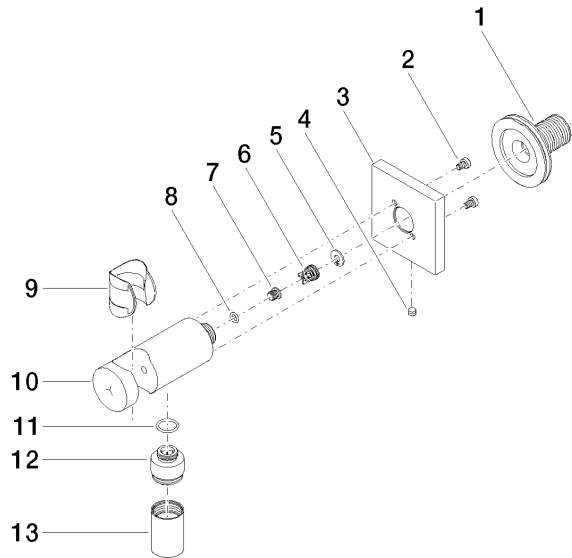

Wall elbow with integrated shower holder - Champagne (22kt Gold)

IMO

28 490 970

- 3/8" shower outlet
- rosette 60 x 60 mm
- 1/2" connection
- WRAS 1912049

Intrinsic protection against back flow.

Fits: IMO, MEM, CL.1, CYO

Recommended miscellaneous

Concealed wall elbow - 35 085 970 90

- max. recess depth 163 mm
- min. recess depth 90 mm

28 490 970

mm [inches]

Codes & Standards

Scottish Water
Byelaws

UK Water Supply
Regulations

Certificates

WRAS_1912

28 490 970

Product version from 6/1/2024

Wall elbow with integrated shower holder - Champagne (22kt Gold)

IMO

28 490 970

Spare parts list

Product version from 6/1/2024

No.	Item Number	Name	Quantity used	Delivery time
	90 24 03 280 00 90	nipple	14	2