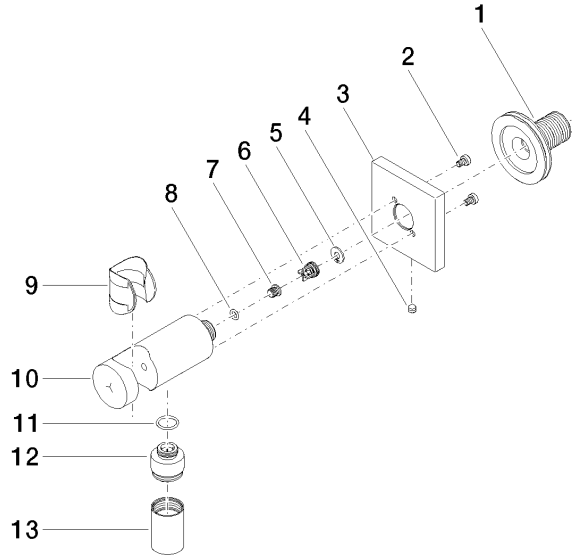

Wall elbow with integrated shower holder - Brushed Chrome

IMO

28 490 970

- 3/8" shower outlet
- rosette 60 x 60 mm
- 1/2" connection
- WRAS 1912049

Intrinsic protection against back flow.

Fits: IMO, MEM, CL.1, CYO

Recommended miscellaneous

Concealed wall elbow -

35 085 970 90

- max. recess depth 163 mm
- min. recess depth 90 mm

28 490 970

mm [inches]

Codes & Standards

Scottish Water
Byelaws

UK Water Supply
Regulations

Certificates

WRAS_1912

28 490 970

Product version from 6/1/2024

Wall elbow with integrated shower holder - Brushed Chrome

IMO

28 490 970

Spare parts list

Product version from 6/1/2024

No.	Item Number	Name	Quantity used	Delivery time
	90 24 03 280 00 90	nipple	14	2