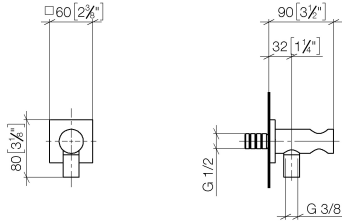

Wall elbow with integrated shower holder - Brushed Chrome

IMO

28 490 970

- 3/8" shower outlet
- rosette 60 x 60 mm
- 1/2" connection
- WRAS 1912049

Intrinsic protection against back flow.

Fits: IMO, MEM, CL.1, CYO

Recommended miscellaneous

Concealed wall elbow -

35 085 970 90

- max. recess depth 163 mm
- min. recess depth 90 mm

28 490 970

mm [inches]

Codes & Standards

Scottish Water
Byelaws

UK Water Supply
Regulations

Certificates

WRAS_1912

28 490 970

Product version from 6/1/2024

Wall elbow with integrated shower holder - Brushed Chrome

IMO

28 490 970

Spare parts list

Product version from 6/1/2024

No.	Item Number	Name	Quantity used	Delivery time
	90 24 03 280 00 90	nipple	14	2