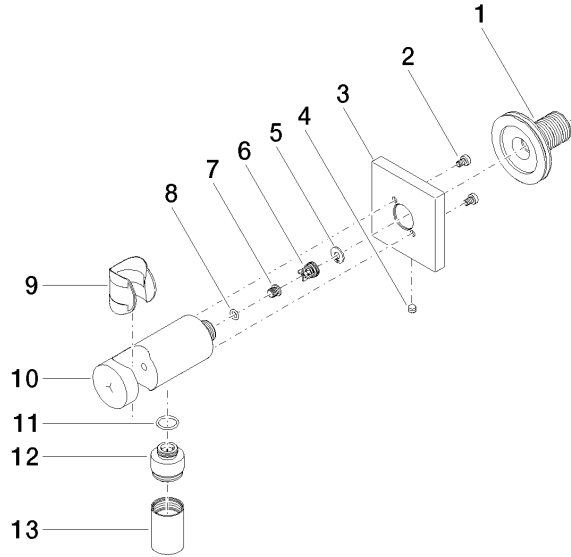

Recommended miscellaneous

**Concealed wall elbow -** 35 085 970 90

- max. recess depth 163 mm
- min. recess depth 90 mm

28 490 970

mm [inches]

#### Codes & Standards

Scottish Water  
Byelaws

UK Water Supply  
Regulations

#### Certificates

WRAS\_1912

28 490 970

Product version from 6/1/2024

Wall elbow with integrated shower holder - Brushed Dark Platinum

IMO

28 490 970

**Spare parts list**

**Product version from 6/1/2024**

No.	Item Number	Name	Quantity used	Delivery time
	90 24 03 280 00 90	nipple	14	2