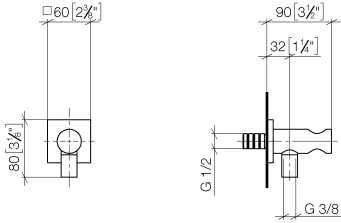

Wall elbow with integrated shower holder - Brushed Dark Platinum

IMO

28 490 970

- 3/8" shower outlet
- rosette 60 x 60 mm
- 1/2" connection
- WRAS 1912049

Intrinsic protection against back flow.

Fits: IMO, MEM, CL.1, CYO

Recommended miscellaneous

**Concealed wall elbow -** 35 085 970 90

- max. recess depth 163 mm
- min. recess depth 90 mm

28 490 970

mm [inches]

**Product version from 6/1/2024**

No.	Item Number	Name	Quantity used	Delivery time
	90 24 03 280 00 90	nipple	14	2