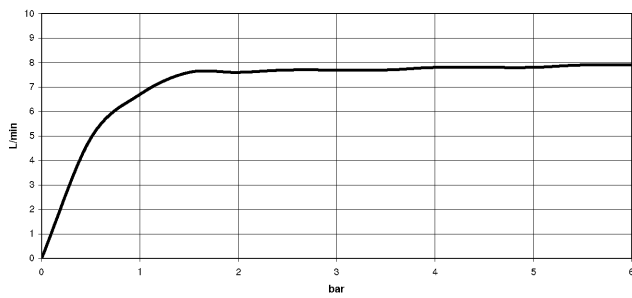

DORNBACHT YARRE Shower head - Soft Black

28 503 832

- 180-210mm projection
- ball-joint pivotable through 30°
- normal flow
- with anti-scale system
- spray head Ø 100mm
- rosette Ø 55 mm
- 1/2" connection
- max. flow 6.8 l/min
- rosette Ø 55 mm
- WRAS

	Soft Black	28 503 832-69
	Chrome	28 503 832-00

DORNBACHT YARRE Shower head - Soft Black

28 503 832

Flow rate chart

Codes & Standards

DIN 4109

ISO 3822

Scottish Water
Byelaws

UK Water Supply
Regulations

Ü-Zeichen

DORNBACHT YARRE Shower head - Soft Black

28 503 832

Certificates

LGA_28

WRAS_240202