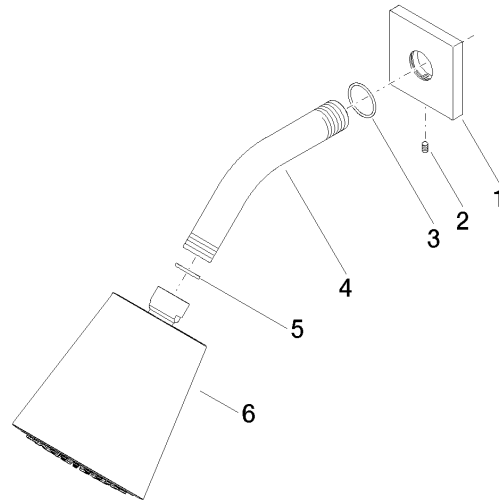

Shower head - Brushed Light Gold

28 504 670 Product version from 6/30/2015

- 180-210mm projection
- ball-joint pivotable through 30°
- PURIFY RAIN, max. flow rate 7 l/min (at 3 bar)
- with anti-scale system
- spray head Ø 100mm
- rosette 60 x 60 mm
- 1/2" connection
- Function from: 6 l/min

Recommended miscellaneous

Concealed wall elbow -

- min. recess depth mm
- max. recess depth mm

35 085 970 90

Shower head - Brushed Light Gold

28 504 670 Product version from 6/30/2015

mm [inches]

Flow rate chart

Codes & Standards

DIN 4109

ISO 3822

Ü-Zeichen

Shower head - Brushed Light Gold

28 504 670 Product version from 6/30/2015

Certificates

LGA_19

Shower head - Brushed Light Gold

28 504 670 Product version from 6/30/2015

Spare parts list

No.	Item Number	Name	Quantity used	Delivery time
1	09 27 98 003-27	rosette	1	60
2	09 31 11 048 90	pin	1	2
3	90 14 10 026 00 90	seal	1	2
4	09 11 03 011-27	connection	1	60
5	90 14 20 002 00 90	seal	1	2
6	90 12 05 054 00-27	shower	1	30