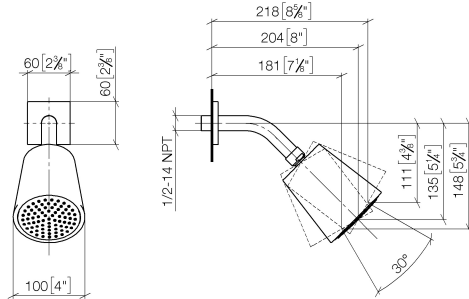

Shower head - Brushed Light Gold

28 504 670 Product version from 6/30/2015

- 180-210mm projection
- ball-joint pivotable through 30°
- PURIFY RAIN, max. flow rate 7 l/min (at 3 bar)
- with anti-scale system
- spray head Ø 100mm
- rosette 60 x 60 mm
- 1/2" connection
- Function from: 6 l/min

Recommended miscellaneous

Concealed wall elbow -

- min. recess depth mm
- max. recess depth mm

35 085 970 90

Shower head - Brushed Light Gold

28 504 670 Product version from 6/30/2015

mm [inches]

Flow rate chart

Codes & Standards

DIN 4109

ISO 3822

Ü-Zeichen

Shower head - Brushed Light Gold

28 504 670 Product version from 6/30/2015

Certificates

LGA_19

Shower head - Brushed Light Gold

28 504 670 Product version from 6/30/2015

Spare parts list

No.	Item Number	Name	Quantity used	Delivery time
1	09 27 98 003-27	rosette	1	60
2	09 31 11 048 90	pin	1	2
3	90 14 10 026 00 90	seal	1	2
4	09 11 03 011-27	connection	1	60
5	90 14 20 002 00 90	seal	1	2
6	90 12 05 054 00-27	shower	1	30