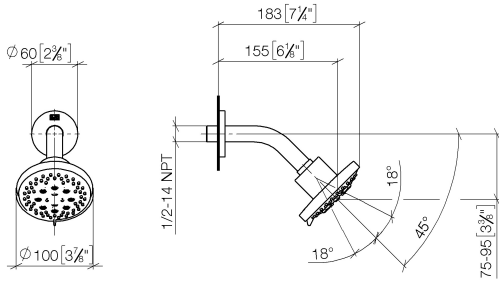

DORNBACHT YAMOU Shower head - Chrome

28 504 831 Product version from 1/1/2023

- 180-210mm projection
- ball-joint pivotable through 30°
- normal flow
- with anti-scale system
- spray head Ø 100mm
- rosette Ø 55 mm
- 1/2" connection
- max. flow 7.6 l/min
- rosette Ø 55 mm
- WRAS

	Chrome	28 504 831-00
	Soft Black	28 504 831-69

Recommended miscellaneous

Concealed wall elbow - 35 085 970 90

DORNBRAUCHT YAMOU Shower head - Chrome

28 504 831 Product version from 1/1/2023

mm [inches]

Flow rate chart

Codes & Standards

DIN 4109

ISO 3822

Scottish Water
Byelaws

UK Water Supply
Regulations

Ü-Zeichen

DORNBACHT YAMOU Shower head - Chrome

28 504 831 Product version from 1/1/2023

Certificates

LGA_28

WRAS_240202

DORNBACHT YAMOU Shower head - Chrome

28 504 831 Product version from 1/1/2023

Spare parts list

No.	Item Number	Name	Quantity used	Delivery time
1	90 27 83 018 00-00	rosette	1	2
2	90 11 03 011 10-00	connection	1	2