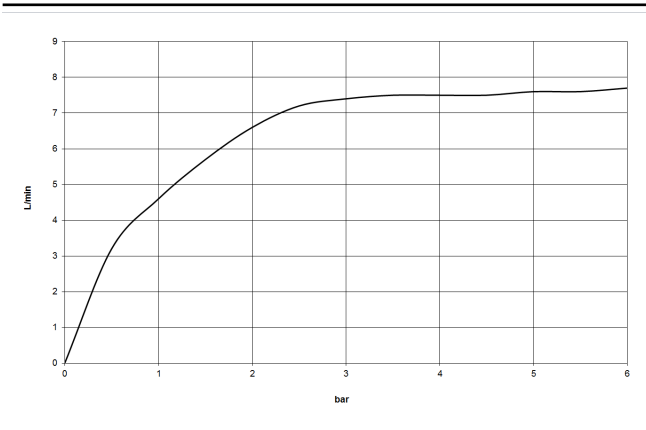

DORNBACHT YAMOU Shower head - Chrome

28 504 831 Product version from 1/1/2023

- 180-210mm projection
- ball-joint pivotable through 30°
- normal flow
- with anti-scale system
- spray head Ø 100mm
- rosette Ø 55 mm
- 1/2" connection
- max. flow 7.6 l/min
- rosette Ø 55 mm
- WRAS

	Chrome	28 504 831-00
	Soft Black	28 504 831-69

Recommended miscellaneous

Concealed wall elbow - 35 085 970 90

DORNBRAUCHT YAMOU Shower head - Chrome

28 504 831 Product version from 1/1/2023

mm [inches]

Flow rate chart