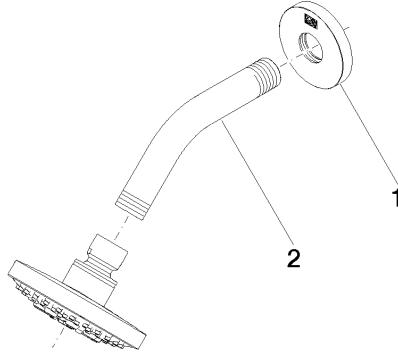

DORNBACHT YAMOU Shower head - Chrome

28 504 831 Product version from 1/1/2023

- 180-210mm projection
- ball-joint pivotable through 30°
- normal flow
- with anti-scale system
- spray head Ø 100mm
- rosette Ø 55 mm
- 1/2" connection
- max. flow 7.6 l/min
- rosette Ø 55 mm
- WRAS

	Chrome	28 504 831-00
	Soft Black	28 504 831-69

Recommended miscellaneous

Concealed wall elbow - 35 085 970 90

DORNBRAUCHT YAMOU Shower head - Chrome

28 504 831 Product version from 1/1/2023

mm [inches]

Flow rate chart

Codes & Standards

DIN 4109

ISO 3822

Scottish Water
Byelaws

UK Water Supply
Regulations

Ü-Zeichen

DORNBACHT YAMOU Shower head - Chrome

28 504 831 Product version from 1/1/2023

Certificates

LGA_28

WRAS_240202

DORNBACHT YAMOU Shower head - Chrome

28 504 831 Product version from 1/1/2023

Spare parts list

No.	Item Number	Name	Quantity used	Delivery time
1	90 27 83 018 00-00	rosette	1	2
2	90 11 03 011 10-00	connection	1	2