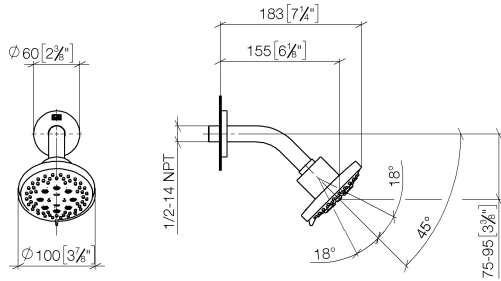

DORNBACHT YAMOU Shower head - Soft Black

28 504 831 Product version from 1/1/2023

- 180-210mm projection
- ball-joint pivotable through 30°
- normal flow
- with anti-scale system
- spray head Ø 100mm
- rosette Ø 55 mm
- 1/2" connection
- max. flow 7.6 l/min
- rosette Ø 55 mm
- WRAS

	Soft Black	28 504 831-69
	Chrome	28 504 831-00

Recommended miscellaneous

Concealed wall elbow - 35 085 970 90

DORNBACHT YAMOU Shower head - Soft Black

28 504 831 Product version from 1/1/2023

mm [inches]

Flow rate chart

Codes & Standards

DIN 4109

ISO 3822

Scottish Water
Byelaws

UK Water Supply
Regulations

Ü-Zeichen

DORNBACHT YAMOU Shower head - Soft Black

28 504 831 Product version from 1/1/2023

Certificates

LGA_28

WRAS_240202

DORNBRAUCHT YAMOU Shower head - Soft Black

28 504 831 Product version from 1/1/2023

Spare parts list

No.	Item Number	Name	Quantity used	Delivery time
1	90 27 83 018 00-69	rosette	1	2
2	90 11 03 011 10-69	connection	1	2