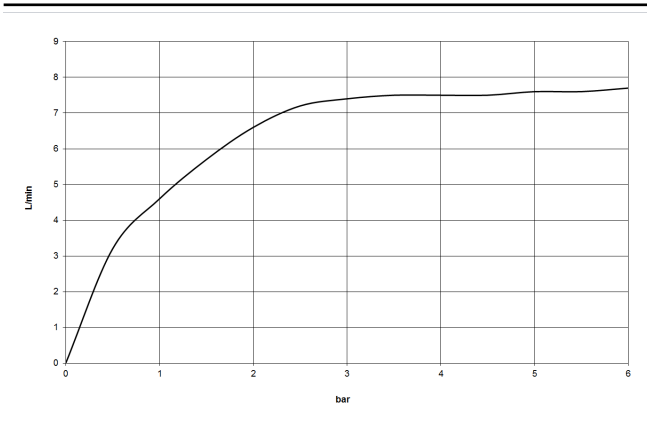

DORNBACHT YAMOU Shower head - Soft Black

28 504 831 Product version from 1/1/2023

- 180-210mm projection
- ball-joint pivotable through 30°
- normal flow
- with anti-scale system
- spray head Ø 100mm
- rosette Ø 55 mm
- 1/2" connection
- max. flow 7.6 l/min
- rosette Ø 55 mm
- WRAS

	Soft Black	28 504 831-69
	Chrome	28 504 831-00

Recommended miscellaneous

Concealed wall elbow - 35 085 970 90

DORNBACHT YAMOU Shower head - Soft Black

28 504 831 Product version from 1/1/2023

mm [inches]

Flow rate chart