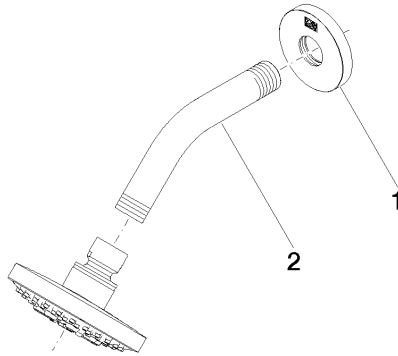

DORNBACHT YAMOU Shower head - Soft Black

28 504 831 Product version from 1/1/2023

- 180-210mm projection
- ball-joint pivotable through 30°
- normal flow
- with anti-scale system
- spray head Ø 100mm
- rosette Ø 55 mm
- 1/2" connection
- max. flow 7.6 l/min
- rosette Ø 55 mm
- WRAS

	Soft Black	28 504 831-69
	Chrome	28 504 831-00

Recommended miscellaneous

Concealed wall elbow - 35 085 970 90

DORNBACHT YAMOU Shower head - Soft Black

28 504 831 Product version from 1/1/2023

mm [inches]

Flow rate chart

Codes & Standards

DIN 4109

ISO 3822

Scottish Water
Byelaws

UK Water Supply
Regulations

Ü-Zeichen

DORNBACHT YAMOU Shower head - Soft Black

28 504 831 Product version from 1/1/2023

Certificates

LGA_28

WRAS_240202

DORNBRAUCHT YAMOU Shower head - Soft Black

28 504 831 Product version from 1/1/2023

Spare parts list

No.	Item Number	Name	Quantity used	Delivery time
1	90 27 83 018 00-69	rosette	1	2
2	90 11 03 011 10-69	connection	1	2