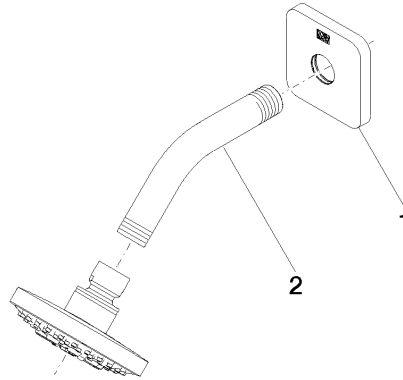

DORNBACHT YARRE Shower head - Chrome

28 504 832 Product version from 1/1/2023

- 180-210mm projection
- ball-joint pivotable through 30°
- normal flow
- with anti-scale system
- spray head Ø 100mm
- rosette Ø 55 mm
- 1/2" connection
- max. flow 7.6 l/min
- rosette Ø 55 mm
- WRAS

	Chrome	28 504 832-00
	Soft Black	28 504 832-69

Recommended miscellaneous

Concealed wall elbow - 35 085 970 90

DORNBRAUCH YARRE Shower head - Chrome

28 504 832 Product version from 1/1/2023

mm [inches]

Flow rate chart

Codes & Standards

DIN 4109

ISO 3822

Scottish Water
Byelaws

UK Water Supply
Regulations

Ü-Zeichen

DORNBACHT YARRE Shower head - Chrome

28 504 832 Product version from 1/1/2023

Certificates

LGA_28

WRAS_240202

DORNBACHT YARRE Shower head - Chrome

28 504 832 Product version from 1/1/2023

Spare parts list

No.	Item Number	Name	Quantity used	Delivery time
1	90 27 83 016 00-00	rosette	1	2
2	90 11 03 011 10-00	connection	1	2