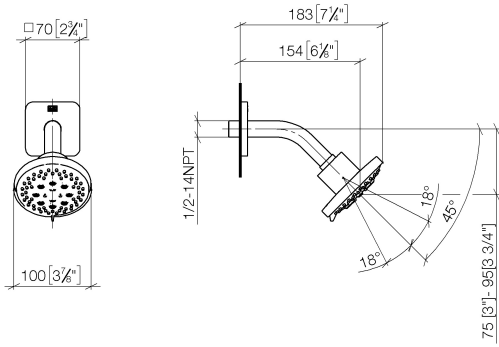

DORNBACHT YARRE Shower head - Chrome

28 504 832 Product version from 1/1/2023

- 180-210mm projection
- ball-joint pivotable through 30°
- normal flow
- with anti-scale system
- spray head Ø 100mm
- rosette Ø 55 mm
- 1/2" connection
- max. flow 7.6 l/min
- rosette Ø 55 mm
- WRAS

	Chrome	28 504 832-00
	Soft Black	28 504 832-69

Recommended miscellaneous

Concealed wall elbow - 35 085 970 90

DORNBRAUCH YARRE Shower head - Chrome

28 504 832 Product version from 1/1/2023

mm [inches]

Flow rate chart

Codes & Standards

DIN 4109

ISO 3822

Scottish Water
Byelaws

UK Water Supply
Regulations

Ü-Zeichen

DORNBACHT YARRE Shower head - Chrome

28 504 832 Product version from 1/1/2023

Certificates

LGA_28

WRAS_240202

DORNBACHT YARRE Shower head - Chrome

28 504 832 Product version from 1/1/2023

Spare parts list

No.	Item Number	Name	Quantity used	Delivery time
1	90 27 83 016 00-00	rosette	1	2
2	90 11 03 011 10-00	connection	1	2