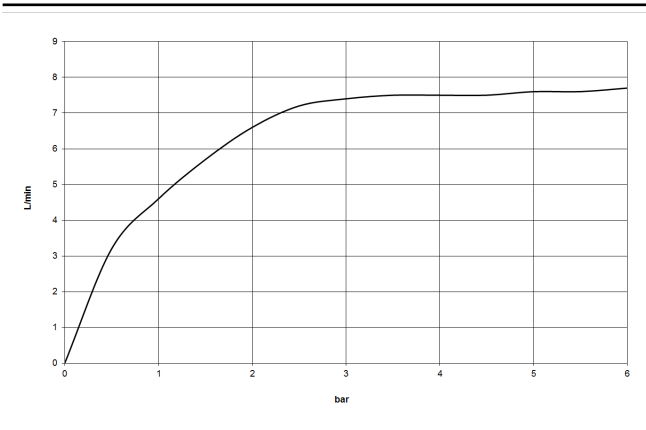

DORNBACHT YARRE Shower head - Chrome

28 504 832 Product version from 1/1/2023

- 180-210mm projection
- ball-joint pivotable through 30°
- normal flow
- with anti-scale system
- spray head Ø 100mm
- rosette Ø 55 mm
- 1/2" connection
- max. flow 7.6 l/min
- rosette Ø 55 mm
- WRAS

	Chrome	28 504 832-00
	Soft Black	28 504 832-69

Recommended miscellaneous

Concealed wall elbow - 35 085 970 90

DORNBRAUCH YARRE Shower head - Chrome

28 504 832 Product version from 1/1/2023

mm [inches]

Flow rate chart