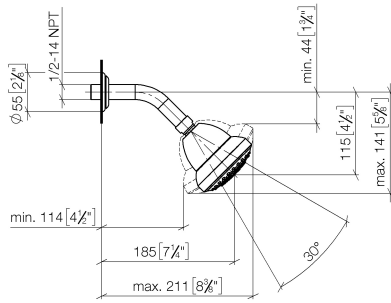

MADISON Shower head - Brushed Platinum

28 508 360

- 200mm projection
- ball-joint pivotable through 30°
- Three settings: COMPACT RAIN, COMPACT SOFT FLOW, COMPACT AQUAPRESSURE FLOW, max. flow rate 9 l/min (at 3 bar)
- Function from: 7 l/min
- with anti-scale system
- spray head Ø 94mm
- rosette Ø 55 mm
- 1/2" connection

Recommended miscellaneous

Concealed wall elbow - 35 085 970 90

- max. recess depth mm
- min. recess depth mm

MADISON Shower head - Brushed Platinum

28 508 360

mm [inches]

Flow rate chart

MADISON Shower head - Brushed Platinum

28 508 360

Spare parts list

No.	Item Number	Name	Quantity used	Delivery time
1	09 27 35 003-06	rosette	1	10
2	90 14 10 026 00 90	seal	1	2
3	09 11 03 011-06	connection	1	10
4	04 12 11 120 00-06	shower	1	-