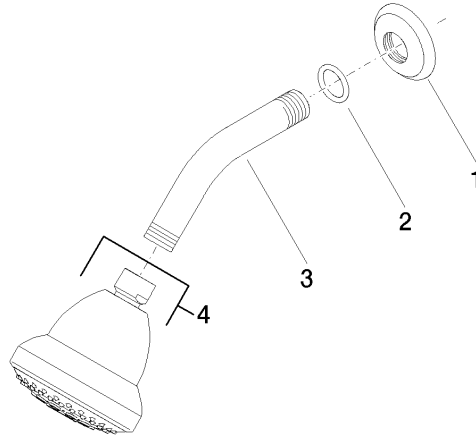

MADISON Shower head - Brushed Platinum

28 508 360

- 200mm projection
- ball-joint pivotable through 30°
- Three settings: COMPACT RAIN, COMPACT SOFT FLOW, COMPACT AQUAPRESSURE FLOW, max. flow rate 9 l/min (at 3 bar)
- Function from: 7 l/min
- with anti-scale system
- spray head Ø 94mm
- rosette Ø 55 mm
- 1/2" connection

Recommended miscellaneous

Concealed wall elbow - 35 085 970 90

- max. recess depth mm
- min. recess depth mm

MADISON Shower head - Brushed Platinum

28 508 360

mm [inches]

Flow rate chart

MADISON Shower head - Brushed Platinum

28 508 360

Spare parts list

No.	Item Number	Name	Quantity used	Delivery time
1	09 27 35 003-06	rosette	1	10
2	90 14 10 026 00 90	seal	1	2
3	09 11 03 011-06	connection	1	10
4	04 12 11 120 00-06	shower	1	-