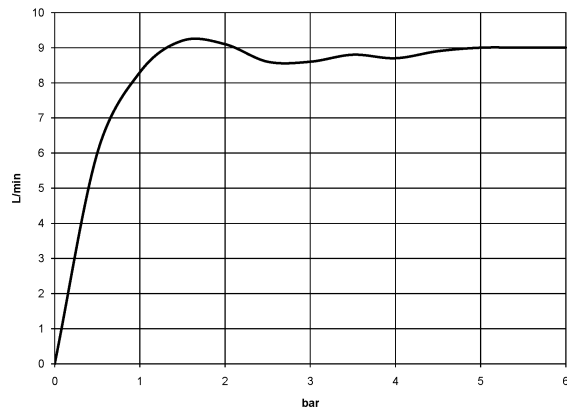

MADISON Shower head - Brushed Platinum

28 508 360

- 200mm projection
- ball-joint pivotable through 30°
- Three settings: COMPACT RAIN, COMPACT SOFT FLOW, COMPACT AQUAPRESSURE FLOW, max. flow rate 9 l/min (at 3 bar)
- Function from: 7 l/min
- with anti-scale system
- spray head Ø 94mm
- rosette Ø 55 mm
- 1/2" connection

Recommended miscellaneous

Concealed wall elbow - 35 085 970 90

- max. recess depth mm
- min. recess depth mm

MADISON Shower head - Brushed Platinum

28 508 360

mm [inches]

Flow rate chart

MADISON Shower head - Brushed Platinum