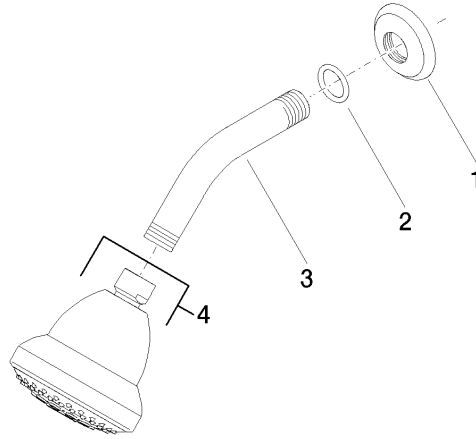

MADISON Shower head - Brushed Durabron (23kt Gold)

28 508 360

- 200mm projection
- ball-joint pivotable through 30°
- Three settings: PURIFY RAIN, COMPACT SOFT FLOW, COMPACT AQUAPRESSURE FLOW, max. flow rate 9 l/min (at 3 bar)
- Function from: 7 l/min
- with anti-scale system
- spray head Ø 94mm
- rosette Ø 55 mm
- 1/2" connection

Recommended miscellaneous

- Concealed wall elbow -**
- max. recess depth mm
 - min. recess depth mm

35 085 970 90

Recommended miscellaneous

- Concealed wall elbow -**
- max. recess depth mm
 - min. recess depth mm

35 085 970 90

MADISON Shower head - Brushed Durabronz (23kt Gold)

28 508 360

mm [inches]

Flow rate chart

MADISON Shower head - Brushed Durabronz (23kt Gold)

28 508 360

Spare parts list

No.	Item Number	Name	Quantity used	Delivery time
1	09 27 35 003-28	rosette	1	60
2	90 14 10 026 00 90	seal	1	2
3	09 11 03 011-28	connection	1	20
4	04 12 11 120 00-28	shower	1	-

Spare part can no longer be ordered, please order the replacement item