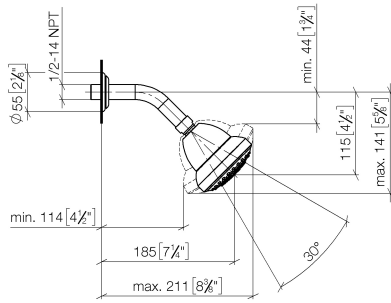

MADISON Shower head - Brushed Durabron (23kt Gold)

28 508 360

- 200mm projection
- ball-joint pivotable through 30°
- Three settings: PURIFY RAIN, COMPACT SOFT FLOW, COMPACT AQUAPRESSURE FLOW, max. flow rate 9 l/min (at 3 bar)
- Function from: 7 l/min
- with anti-scale system
- spray head Ø 94mm
- rosette Ø 55 mm
- 1/2" connection

Recommended miscellaneous

- Concealed wall elbow -**
- max. recess depth mm
 - min. recess depth mm

35 085 970 90

Recommended miscellaneous

- Concealed wall elbow -**
- max. recess depth mm
 - min. recess depth mm

35 085 970 90

MADISON Shower head - Brushed Durabronz (23kt Gold)

28 508 360

mm [inches]

Flow rate chart

MADISON Shower head - Brushed Durabronz (23kt Gold)

28 508 360

Spare parts list

No.	Item Number	Name	Quantity used	Delivery time
1	09 27 35 003-28	rosette	1	60
2	90 14 10 026 00 90	seal	1	2
3	09 11 03 011-28	connection	1	20
4	04 12 11 120 00-28	shower	1	-

Spare part can no longer be ordered, please order the replacement item