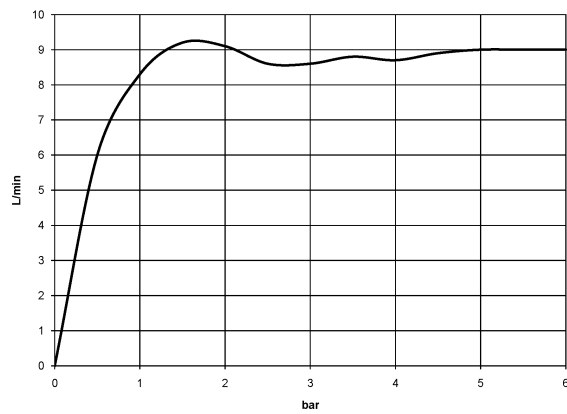

MADISON Shower head - Brushed Durabron (23kt Gold)

28 508 360

- 200mm projection
- ball-joint pivotable through 30°
- Three settings: PURIFY RAIN, COMPACT SOFT FLOW, COMPACT AQUAPRESSURE FLOW, max. flow rate 9 l/min (at 3 bar)
- Function from: 7 l/min
- with anti-scale system
- spray head Ø 94mm
- rosette Ø 55 mm
- 1/2" connection

35 085 970 90

MADISON Shower head - Brushed Durabronz (23kt Gold)

28 508 360

mm [inches]

Flow rate chart

MADISON Shower head - Brushed Durabronz (23kt Gold)

28 508 360

Spare parts list

No.	Item Number	Name	Quantity used	Delivery time
1	09 27 35 003-28	rosette	1	60
2	90 14 10 026 00 90	seal	1	2
3	09 11 03 011-28	connection	1	20
4	04 12 11 120 00-28	shower	1	-

Spare part can no longer be ordered, please order the replacement item