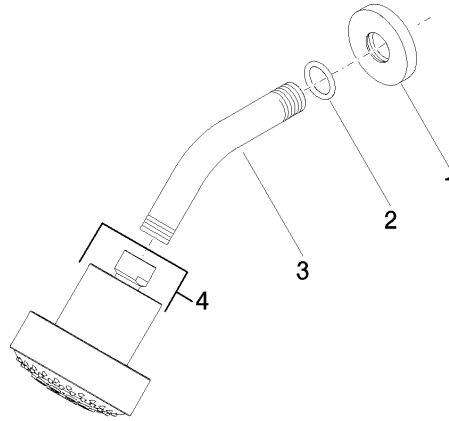

Shower head - Chrome

28 508 979 Product version from 6/1/2024

Spare parts list

No.	Item Number	Name	Quantity used	Delivery time
1	09 27 22 003-00	rosette	1	10
2	90 14 10 026 00 90	seal	1	2
3	09 11 03 011-00	connection	1	10
4	04 12 11 110 00-00	shower	1	10