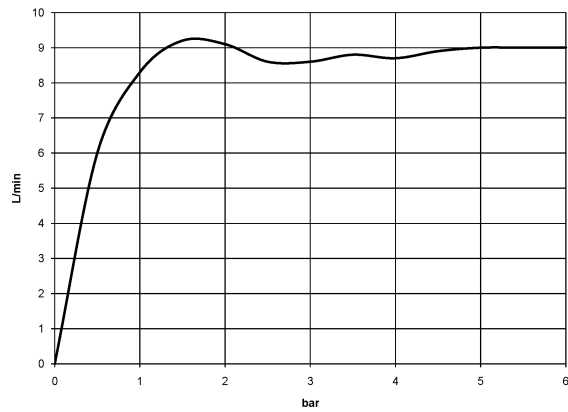

## Shower head - Chrome

28 508 979 Product version from 6/1/2024

- 200mm projection
- ball-joint pivotable through 30°
- Three settings: PURIFY RAIN, COMPACT SOFT FLOW, COMPACT AQUAPRESSURE FLOW, max. flow rate 9 l/min (at 3 bar)
- Function from: 7 l/min
- with anti-scale system
- spray head Ø 92mm
- rosette Ø 55 mm
- 1/2" connection

### Recommended miscellaneous

---

**Concealed wall elbow -**

- max. recess depth mm
- min. recess depth mm

35 085 970 90

## Shower head - Chrome

28 508 979 Product version from 6/1/2024

mm [inches]

### Flow rate chart