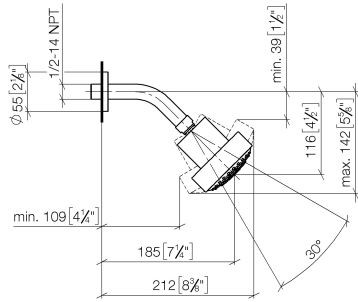

## Shower head - Chrome

28 508 979 Product version from 6/1/2024

- 200mm projection
- ball-joint pivotable through 30°
- Three settings: PURIFY RAIN, COMPACT SOFT FLOW, COMPACT AQUAPRESSURE FLOW, max. flow rate 9 l/min (at 3 bar)
- Function from: 7 l/min
- with anti-scale system
- spray head Ø 92mm
- rosette Ø 55 mm
- 1/2" connection

### Recommended miscellaneous

---

**Concealed wall elbow -**

- max. recess depth mm
- min. recess depth mm

35 085 970 90

## Shower head - Chrome

28 508 979 Product version from 6/1/2024

mm [inches]

### Flow rate chart