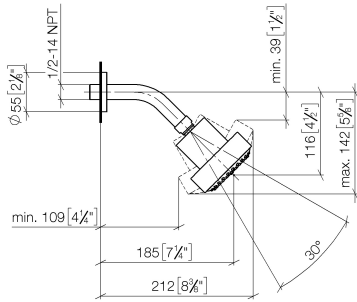

Shower head FlowReduce - Dark Chrome

28 508 979

- 200mm projection
- ball-joint pivotable through 30°
- Three settings: PURIFY RAIN, COMPACT SOFT FLOW, COMPACT AQUAPRESSURE FLOW, max. flow rate 6.8 l/min (at 3 bar)
- with anti-scale system
- spray head Ø 92mm
- rosette Ø 55 mm
- 1/2" connection
- This product can help a building meet the requirements of Green Building Rating Systems, e.g. LEED®, BREEAM®, DGNB

	Dark Chrome	28 508 979-19 0010
	Chrome	28 508 979-00 0010
	Chrome	28 508 979-00
	Brushed Platinum	28 508 979-06 0010
	Brushed Platinum	28 508 979-06
	Platinum	28 508 979-08 0010
	Platinum	28 508 979-08
	Dark Chrome	28 508 979-19
	Light Gold	28 508 979-26 0010
	Light Gold	28 508 979-26
	Brushed Light Gold	28 508 979-27 0010
	Brushed Light Gold	28 508 979-27
	Brushed Durabronze (23kt Gold)	28 508 979-28 0010
	Brushed Durabronze (23kt Gold)	28 508 979-28
	Matte Black	28 508 979-33 0010
	Matte Black	28 508 979-33
	Brushed Bronze	28 508 979-42
	Brushed Bronze	28 508 979-42 0010
	Brushed Champagne (22kt Gold)	28 508 979-46 0010
	Brushed Champagne (22kt Gold)	28 508 979-46
	Champagne (22kt Gold)	28 508 979-47 0010
	Champagne (22kt Gold)	28 508 979-47
	Brushed Chrome	28 508 979-93 0010
	Brushed Chrome	28 508 979-93
	Brushed Dark Platinum	28 508 979-99 0010
	Brushed Dark Platinum	28 508 979-99

Shower head FlowReduce - Dark Chrome

28 508 979

Shower head FlowReduce - Dark Chrome

28 508 979

mm [inches]

Flow rate chart

Codes & Standards

ASME A112.18.1

cUPC

DIN 4109

ISO 3822

Ü-Zeichen

Shower head FlowReduce - Dark Chrome

28 508 979

Certificates

LGA_38