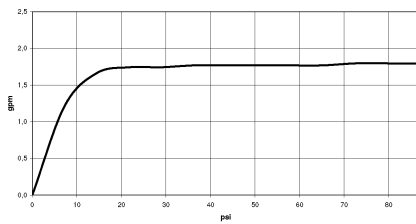

Shower head FlowReduce - Dark Chrome

28 508 979

- 200mm projection
- ball-joint pivotable through 30°
- Three settings: PURIFY RAIN, COMPACT SOFT FLOW, COMPACT AQUAPRESSURE FLOW, max. flow rate 6.8 l/min (at 3 bar)
- with anti-scale system
- spray head Ø 92mm
- rosette Ø 55 mm
- 1/2" connection
- This product can help a building meet the requirements of Green Building Rating Systems, e.g. LEED®, BREEAM®, DGNB

Shower head FlowReduce - Dark Chrome

28 508 979

Shower head FlowReduce - Dark Chrome

28 508 979

mm [inches]

Flow rate chart

Codes & Standards

ASME A112.18.1

cUPC

DIN 4109

ISO 3822

Ü-Zeichen

Shower head FlowReduce - Dark Chrome

28 508 979

Certificates

LGA_38