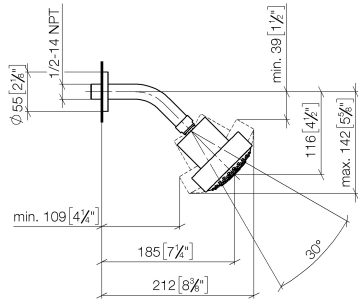

Shower head - Light Gold

28 508 979 Product version from 6/1/2024

- 200mm projection
- ball-joint pivotable through 30°
- Three settings: PURIFY RAIN, COMPACT SOFT FLOW, COMPACT AQUAPRESSURE FLOW, max. flow rate 9 l/min (at 3 bar)
- Function from: 7 l/min
- with anti-scale system
- spray head Ø 92mm
- rosette Ø 55 mm
- 1/2" connection

Shower head - Light Gold

28 508 979 Product version from 6/1/2024

Recommended miscellaneous

Concealed wall elbow -

- min. recess depth mm
- max. recess depth mm

35 085 970 90

Shower head - Light Gold

28 508 979 Product version from 6/1/2024

mm [inches]

Flow rate chart

Shower head - Light Gold

28 508 979 Product version from 6/1/2024

Spare parts list

No.	Item Number	Name	Quantity used	Delivery time
1	09 27 22 003-26	rosette	1	60
2	90 14 10 026 00 90	seal	1	2
3	09 11 03 011-26	connection	1	60
4	04 12 11 110 00-26	shower	1	-