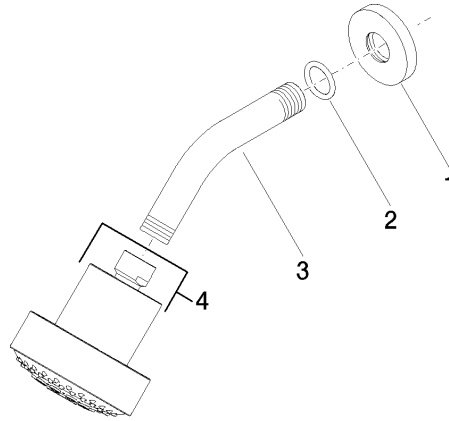

Shower head - Light Gold

28 508 979 Product version from 6/1/2024

- 200mm projection
- ball-joint pivotable through 30°
- Three settings: PURIFY RAIN, COMPACT SOFT FLOW, COMPACT AQUAPRESSURE FLOW, max. flow rate 9 l/min (at 3 bar)
- Function from: 7 l/min
- with anti-scale system
- spray head Ø 92mm
- rosette Ø 55 mm
- 1/2" connection

Shower head - Light Gold

28 508 979 Product version from 6/1/2024

Recommended miscellaneous

Concealed wall elbow -

- min. recess depth mm
- max. recess depth mm

35 085 970 90

Shower head - Light Gold

28 508 979 Product version from 6/1/2024

mm [inches]

Flow rate chart

Shower head - Light Gold

28 508 979 Product version from 6/1/2024

Spare parts list

No.	Item Number	Name	Quantity used	Delivery time
1	09 27 22 003-26	rosette	1	60
2	90 14 10 026 00 90	seal	1	2
3	09 11 03 011-26	connection	1	60
4	04 12 11 110 00-26	shower	1	-