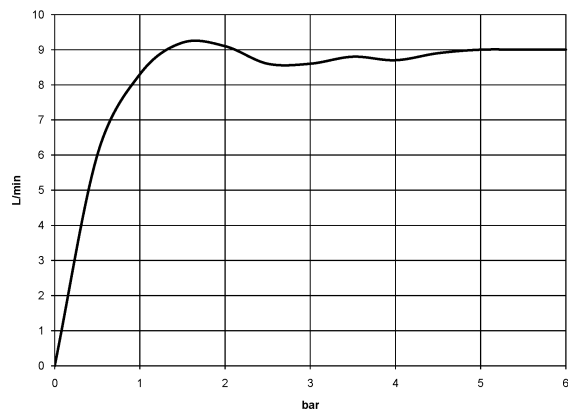

Shower head - Light Gold

28 508 979 Product version from 6/1/2024

- 200mm projection
- ball-joint pivotable through 30°
- Three settings: PURIFY RAIN, COMPACT SOFT FLOW, COMPACT AQUAPRESSURE FLOW, max. flow rate 9 l/min (at 3 bar)
- Function from: 7 l/min
- with anti-scale system
- spray head Ø 92mm
- rosette Ø 55 mm
- 1/2" connection

Shower head - Light Gold

28 508 979 Product version from 6/1/2024

Recommended miscellaneous

Concealed wall elbow -

- min. recess depth mm
- max. recess depth mm

35 085 970 90

Shower head - Light Gold

28 508 979 Product version from 6/1/2024

mm [inches]

Flow rate chart

Shower head - Light Gold

28 508 979 Product version from 6/1/2024

Spare parts list

No.	Item Number	Name	Quantity used	Delivery time
1	09 27 22 003-26	rosette	1	60
2	90 14 10 026 00 90	seal	1	2
3	09 11 03 011-26	connection	1	60
4	04 12 11 110 00-26	shower	1	-