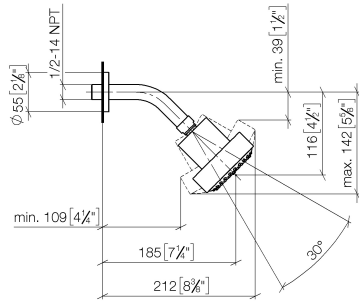

Shower head FlowReduce - Light Gold

28 508 979 Product version from 5/15/2020

- 200mm projection
- ball-joint pivotable through 30°
- Three settings: PURIFY RAIN, COMPACT SOFT FLOW, COMPACT AQUAPRESSURE FLOW, max. flow rate 6.8 l/min (at 3 bar)
- with anti-scale system
- spray head Ø 92mm
- rosette Ø 55 mm
- 1/2" connection
- This product can help a building meet the requirements of Green Building Rating Systems, e.g. LEED®, BREEAM®, DGNB

| | | |
|---|-------------------------------------|--------------------|
|  | Light Gold | 28 508 979-26 0010 |
|  | Chrome | 28 508 979-00 0010 |
|  | Chrome | 28 508 979-00 |
|  | Brushed Platinum | 28 508 979-06 0010 |
|  | Brushed Platinum | 28 508 979-06 |
|  | Platinum | 28 508 979-08 0010 |
|  | Platinum | 28 508 979-08 |
|  | Dark Chrome | 28 508 979-19 0010 |
|  | Dark Chrome | 28 508 979-19 |
|  | Light Gold | 28 508 979-26 |
|  | Brushed Light Gold | 28 508 979-27 0010 |
|  | Brushed Light Gold | 28 508 979-27 |
|  | Brushed Durabrass (23kt Gold) | 28 508 979-28 0010 |
|  | Brushed Durabrass (23kt Gold) | 28 508 979-28 |
|  | Matte Black | 28 508 979-33 0010 |
|  | Matte Black | 28 508 979-33 |
|  | Brushed Bronze | 28 508 979-42 |
|  | Brushed Bronze | 28 508 979-42 0010 |
|  | Brushed Champagne (22kt Gold) | 28 508 979-46 0010 |
|  | Brushed Champagne (22kt Gold) | 28 508 979-46 |
|  | Champagne (22kt Gold) | 28 508 979-47 0010 |
|  | Champagne (22kt Gold) | 28 508 979-47 |
|  | Brushed Chrome | 28 508 979-93 0010 |
|  | Brushed Chrome | 28 508 979-93 |
|  | Brushed Dark Platinum | 28 508 979-99 0010 |
|  | Brushed Dark Platinum | 28 508 979-99 |

Shower head FlowReduce - Light Gold

28 508 979 Product version from 5/15/2020

Shower head FlowReduce - Light Gold

28 508 979 Product version from 5/15/2020

mm [inches]

Flow rate chart

Codes & Standards

DIN 4109