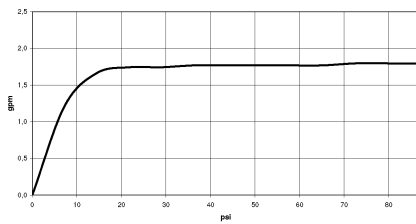

Shower head FlowReduce - Light Gold

28 508 979 Product version from 5/15/2020

- 200mm projection
- ball-joint pivotable through 30°
- Three settings: PURIFY RAIN, COMPACT SOFT FLOW, COMPACT AQUAPRESSURE FLOW, max. flow rate 6.8 l/min (at 3 bar)
- with anti-scale system
- spray head Ø 92mm
- rosette Ø 55 mm
- 1/2" connection
- This product can help a building meet the requirements of Green Building Rating Systems, e.g. LEED®, BREEAM®, DGNB

Shower head FlowReduce - Light Gold

28 508 979 Product version from 5/15/2020

Shower head FlowReduce - Light Gold

28 508 979 Product version from 5/15/2020

mm [inches]

Flow rate chart

Codes & Standards

DIN 4109

ISO 3822

Ü-Zeichen

Shower head FlowReduce - Light Gold

28 508 979 Product version from 5/15/2020

Certificates

LGA_38

Shower head FlowReduce - Light Gold

28 508 979 Product version from 5/15/2020