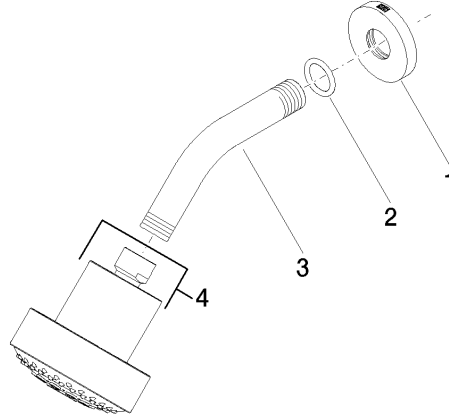

Shower head FlowReduce - Light Gold

28 508 979 Product version from 5/15/2020

- 200mm projection
- ball-joint pivotable through 30°
- Three settings: PURIFY RAIN, COMPACT SOFT FLOW, COMPACT AQUAPRESSURE FLOW, max. flow rate 6.8 l/min (at 3 bar)
- with anti-scale system
- spray head Ø 92mm
- rosette Ø 55 mm
- 1/2" connection
- This product can help a building meet the requirements of Green Building Rating Systems, e.g. LEED®, BREEAM®, DGNB

Shower head FlowReduce - Light Gold

28 508 979 Product version from 5/15/2020

Shower head FlowReduce - Light Gold

28 508 979 Product version from 5/15/2020

mm [inches]

Flow rate chart

Codes & Standards

DIN 4109

ISO 3822

Ü-Zeichen

Shower head FlowReduce - Light Gold

28 508 979 Product version from 5/15/2020

Certificates

LGA_38

Shower head FlowReduce - Light Gold

28 508 979 Product version from 5/15/2020

Parts for other
finishes can be found
here: [Chrome](#)

Spare parts list

| No. | Item Number | Name | Quantity used | Delivery time |
|-----|--------------------|------------|---------------|---------------|
| 1 | 09 27 22 019-26 | rosette | 1 | 60 |
| 2 | 90 14 10 026 00 90 | seal | 1 | 2 |
| 3 | 09 11 03 011-26 | connection | 1 | 60 |
| 4 | 04 12 11 110 30-26 | shower | 1 | - |