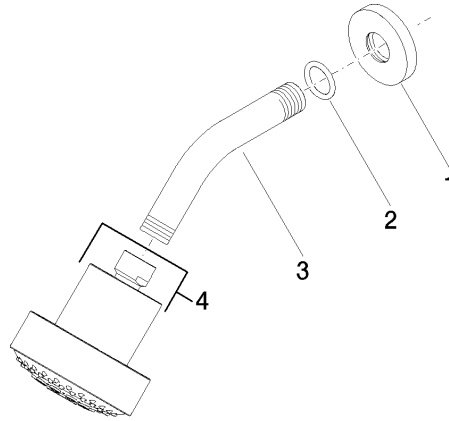

Shower head - Brushed Durabronz (23kt Gold)

28 508 979 Product version from 6/1/2024

Spare parts list

No.	Item Number	Name	Quantity used	Delivery time
1	09 27 22 003-28	rosette	1	20
2	90 14 10 026 00 90	seal	1	2
3	09 11 03 011-28	connection	1	20
4	04 12 11 110 00-28	shower	1	-

Spare part can no longer be ordered, please order the replacement item