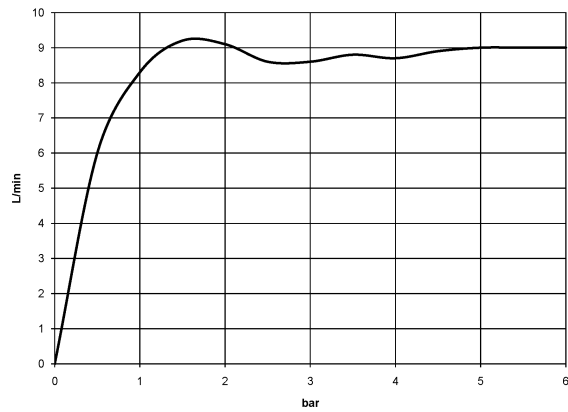

## Shower head - Brushed Durabrass (23kt Gold)

28 508 979 Product version from 6/1/2024

- 200mm projection
- ball-joint pivotable through 30°
- Three settings: PURIFY RAIN, COMPACT SOFT FLOW, COMPACT AQUAPRESSURE FLOW, max. flow rate 9 l/min (at 3 bar)
- Function from: 7 l/min
- with anti-scale system
- spray head Ø 92mm
- rosette Ø 55 mm
- 1/2" connection

### Recommended miscellaneous

---

**Concealed wall elbow -**

- max. recess depth mm
- min. recess depth mm

35 085 970 90

## Shower head - Brushed Durabronz (23kt Gold)

28 508 979 Product version from 6/1/2024

mm [inches]

### Flow rate chart