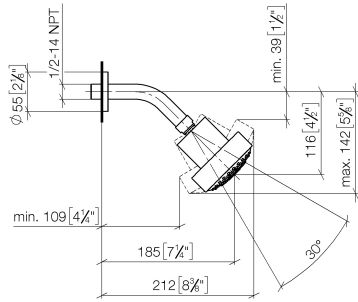

## Shower head - Brushed Durabrass (23kt Gold)

28 508 979 Product version from 6/1/2024

- 200mm projection
- ball-joint pivotable through 30°
- Three settings: PURIFY RAIN, COMPACT SOFT FLOW, COMPACT AQUAPRESSURE FLOW, max. flow rate 9 l/min (at 3 bar)
- Function from: 7 l/min
- with anti-scale system
- spray head Ø 92mm
- rosette Ø 55 mm
- 1/2" connection

## Shower head - Brushed Durabronz (23kt Gold)

---

28 508 979 Product version from 6/1/2024

### Recommended miscellaneous

---

**Concealed wall elbow -**

- max. recess depth mm
- min. recess depth mm

35 085 970 90

## Shower head - Brushed Durabronz (23kt Gold)

28 508 979 Product version from 6/1/2024

mm [inches]