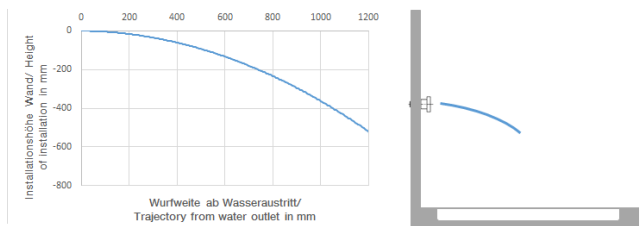

Body spray without volume control FlowReduce - Chrome

IMO

28 518 782

Fits: IMO, MEM, CL.1, CYO

- spray head Ø 55mm
- ball-joint pivotable through 25° (in any direction)
- rain flow
- anti-scale system
- rosette 60 x 60 mm
- 1/2" connection
- max. flow 5 l/min
- WRAS 1809018
- This product can help a building meet the requirements of Green Building Rating Systems, e.g. LEED®, BREEAM®, DGNB

Recommended miscellaneous

- Concealed wall elbow -** 35 085 970 90
- max. recess depth 163 mm
 - min. recess depth 90 mm

28 518 782

mm [inches]

Flow rate chart

Trajectory diagram

Codes & Standards

ASME A112.18.1

cUPC

DIN 4109

ISO 3822

Scottish Water
Byelaws

UK Water Supply
Regulations

Ü-Zeichen

Body spray without volume control FlowReduce - Chrome

IMO