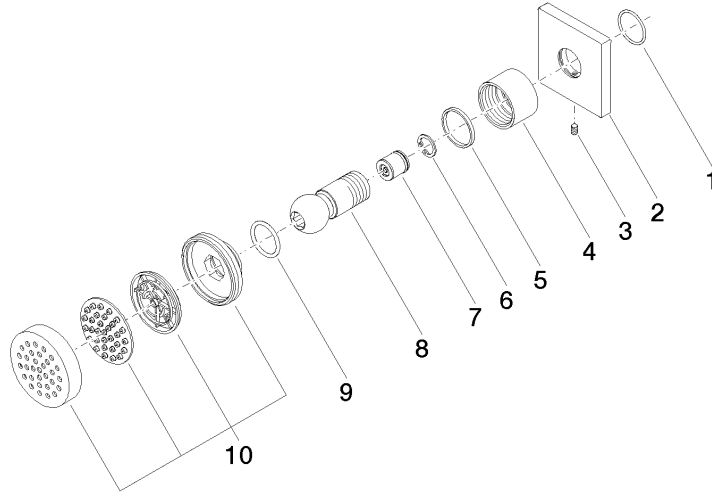

Body spray without volume control FlowReduce - Chrome

IMO

28 518 782

Spare parts list

Product version from 3/10/2014

No.	Item Number	Name	Quantity used	Delivery time
	09 14 10 098 90	seal	10	2