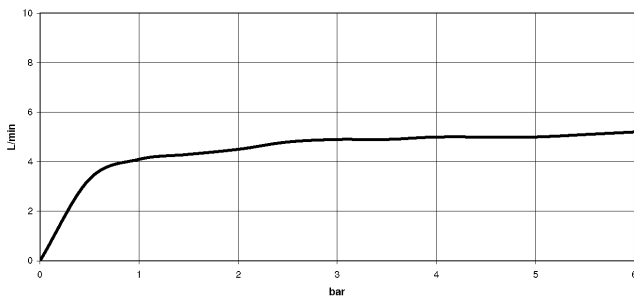

Body spray without volume control FlowReduce - Chrome

IMO

28 518 782

Fits: IMO, MEM, CL.1, CYO

- spray head Ø 55mm
- ball-joint pivotable through 25° (in any direction)
- rain flow
- anti-scale system
- rosette 60 x 60 mm
- 1/2" connection
- max. flow 5 l/min
- WRAS 1809018
- This product can help a building meet the requirements of Green Building Rating Systems, e.g. LEED®, BREEAM®, DGNB

Recommended miscellaneous

- Concealed wall elbow -** 35 085 970 90
- max. recess depth 163 mm
 - min. recess depth 90 mm

28 518 782

mm [inches]

Flow rate chart

Trajectory diagram

Codes & Standards

ASME A112.18.1