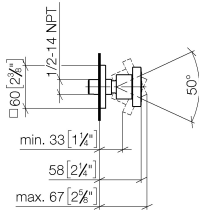

Body spray without volume control FlowReduce - Chrome

IMO

28 518 782

Fits: IMO, MEM, CL.1, CYO

- spray head Ø 55mm
- ball-joint pivotable through 25° (in any direction)
- rain flow
- anti-scale system
- rosette 60 x 60 mm
- 1/2" connection
- max. flow 5 l/min
- WRAS 1809018
- This product can help a building meet the requirements of Green Building Rating Systems, e.g. LEED®, BREEAM®, DGNB

Recommended miscellaneous

- Concealed wall elbow -** 35 085 970 90
- max. recess depth 163 mm
 - min. recess depth 90 mm

28 518 782

mm [inches]

Flow rate chart

Trajectory diagram

Codes & Standards

ASME A112.18.1