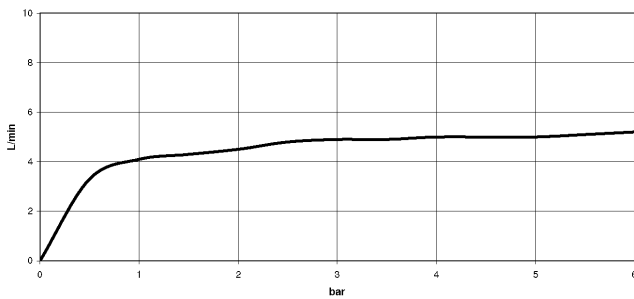

**Body spray without volume control FlowReduce - Dark Chrome**

IMO

28 518 782

Fits: IMO, MEM, CL.1, CYO

- spray head Ø 55mm
- ball-joint pivotable through 25° (in any direction)
- rain flow
- anti-scale system
- rosette 60 x 60 mm
- 1/2" connection
- max. flow 5 l/min
- WRAS 1809018
- This product can help a building meet the requirements of Green Building Rating Systems, e.g. LEED®, BREEAM®, DGNB

	Dark Chrome	28 518 782-19
	Chrome	28 518 782-00
	Brushed Platinum	28 518 782-06
	Platinum	28 518 782-08
	Brushed Light Gold	28 518 782-27
	Brushed Durabronze (23kt Gold)	28 518 782-28
	Matte Black	28 518 782-33
	Brushed Champagne (22kt Gold)	28 518 782-46
	Champagne (22kt Gold)	28 518 782-47
	Brushed Chrome	28 518 782-93
	Brushed Dark Platinum	28 518 782-99

28 518 782

mm [inches]

Flow rate chart

Trajectory diagram

Codes & Standards

DIN 4109

ISO 3822

Scottish Water  
Byelaws