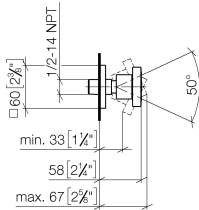

**Body spray without volume control FlowReduce - Dark Chrome**

IMO

28 518 782

Fits: IMO, MEM, CL.1, CYO

- spray head Ø 55mm
- ball-joint pivotable through 25° (in any direction)
- rain flow
- anti-scale system
- rosette 60 x 60 mm
- 1/2" connection
- max. flow 5 l/min
- WRAS 1809018
- This product can help a building meet the requirements of Green Building Rating Systems, e.g. LEED®, BREEAM®, DGNB

28 518 782

mm [inches]

Flow rate chart

Trajectory diagram

Codes & Standards

DIN 4109

ISO 3822

Scottish Water  
Byelaws