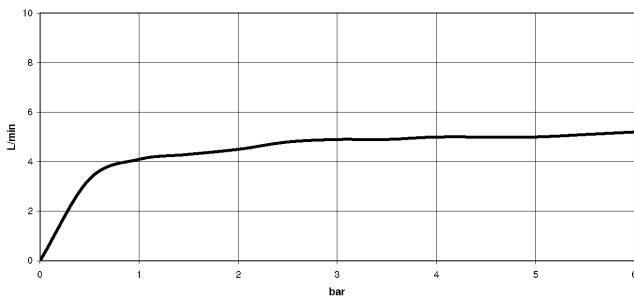

Body spray without volume control FlowReduce - Brushed Light Gold

IMO

28 518 782

Fits: IMO, MEM, CL.1, CYO

- spray head Ø 55mm
- ball-joint pivotable through 25° (in any direction)
- rain flow
- anti-scale system
- rosette 60 x 60 mm
- 1/2" connection
- max. flow 5 l/min
- WRAS 1809018
- This product can help a building meet the requirements of Green Building Rating Systems, e.g. LEED®, BREEAM®, DGNB

Recommended miscellaneous

Concealed wall elbow -

35 085 970 90

- min. recess depth 90 mm
- max. recess depth 163 mm

28 518 782

mm [inches]

Flow rate chart

Trajectory diagram