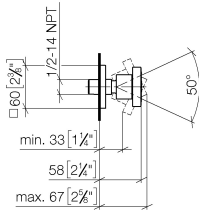

**Body spray without volume control FlowReduce - Brushed Durabronz (23kt Gold)**

IMO

28 518 782

Fits: IMO, MEM, CL.1, CYO

- spray head Ø 55mm
- ball-joint pivotable through 25° (in any direction)
- rain flow
- anti-scale system
- rosette 60 x 60 mm
- 1/2" connection
- max. flow 5 l/min
- WRAS 1809018
- This product can help a building meet the requirements of Green Building Rating Systems, e.g. LEED®, BREEAM®, DGNB

**Recommended miscellaneous**

**Concealed wall elbow -**

35 085 970 90

- max. recess depth 163 mm
- min. recess depth 90 mm

28 518 782  
mm [inches]

Flow rate chart

Trajectory diagram

Codes & Standards