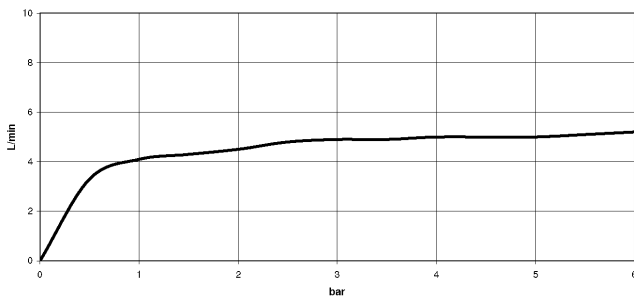

**Body spray without volume control FlowReduce - Brushed Durabronz (23kt Gold)**

IMO

28 518 782

Fits: IMO, MEM, CL.1, CYO

- spray head Ø 55mm
- ball-joint pivotable through 25° (in any direction)
- rain flow
- anti-scale system
- rosette 60 x 60 mm
- 1/2" connection
- max. flow 5 l/min
- WRAS 1809018
- This product can help a building meet the requirements of Green Building Rating Systems, e.g. LEED®, BREEAM®, DGNB

**Recommended miscellaneous**

**Concealed wall elbow -**

35 085 970 90

- max. recess depth 163 mm
- min. recess depth 90 mm

28 518 782  
mm [inches]

Flow rate chart

Trajectory diagram

Codes & Standards