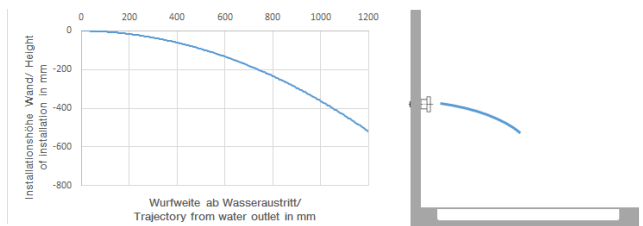

**Body spray without volume control FlowReduce - Brushed Durabronz (23kt Gold)**

IMO

28 518 782

Fits: IMO, MEM, CL.1, CYO

- spray head Ø 55mm
- ball-joint pivotable through 25° (in any direction)
- rain flow
- anti-scale system
- rosette 60 x 60 mm
- 1/2" connection
- max. flow 5 l/min
- WRAS 1809018
- This product can help a building meet the requirements of Green Building Rating Systems, e.g. LEED®, BREEAM®, DGNB

**Recommended miscellaneous**

**Concealed wall elbow -**

35 085 970 90

- max. recess depth 163 mm
- min. recess depth 90 mm

28 518 782  
mm [inches]

Flow rate chart

Trajectory diagram

Codes & Standards