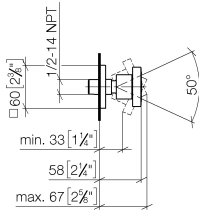

Body spray without volume control FlowReduce - Brushed Champagne (22kt Gold)

IMO

28 518 782

Fits: IMO, MEM, CL.1, CYO

- spray head Ø 55mm
- ball-joint pivotable through 25° (in any direction)
- rain flow
- anti-scale system
- rosette 60 x 60 mm
- 1/2" connection
- max. flow 5 l/min
- WRAS 1809018
- This product can help a building meet the requirements of Green Building Rating Systems, e.g. LEED®, BREEAM®, DGNB

Recommended miscellaneous

- Concealed wall elbow -** 35 085 970 90
- max. recess depth 163 mm
 - min. recess depth 90 mm

28 518 782
mm [inches]

Flow rate chart

Trajectory diagram

Codes & Standards

DIN 4109

ISO 3822