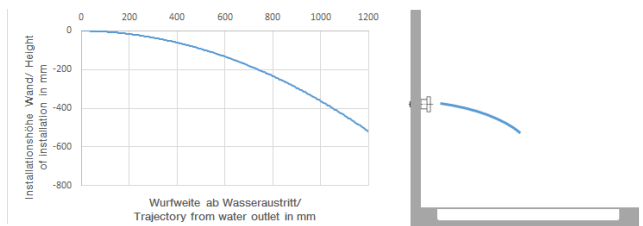

Body spray without volume control FlowReduce - Brushed Champagne (22kt Gold)

IMO

28 518 782

Fits: IMO, MEM, CL.1, CYO

- spray head Ø 55mm
- ball-joint pivotable through 25° (in any direction)
- rain flow
- anti-scale system
- rosette 60 x 60 mm
- 1/2" connection
- max. flow 5 l/min
- WRAS 1809018
- This product can help a building meet the requirements of Green Building Rating Systems, e.g. LEED®, BREEAM®, DGNB

Recommended miscellaneous

- Concealed wall elbow -** 35 085 970 90
- max. recess depth 163 mm
 - min. recess depth 90 mm

28 518 782
mm [inches]

Flow rate chart

Trajectory diagram

Codes & Standards

DIN 4109

ISO 3822

Scottish Water
Byelaws

UK Water Supply
Regulations

Ü-Zeichen

Body spray without volume control FlowReduce - Brushed Champagne (22kt Gold)

IMO

28 518 782

Certificates

LGA_38