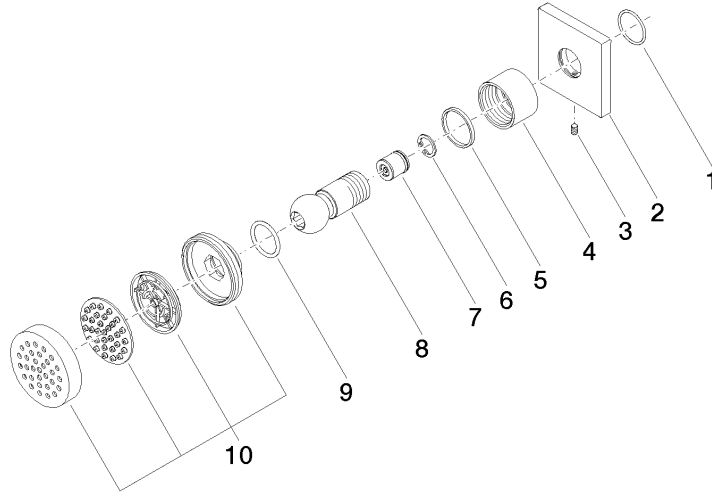

WRAS_240602

Body spray without volume control FlowReduce - Brushed Champagne (22kt Gold)

IMO

28 518 782

Product version from 3/10/2014

Body spray without volume control FlowReduce - Brushed Champagne (22kt Gold)

IMO

28 518 782

Spare parts list

Product version from 3/10/2014

No.	Item Number	Name	Quantity used	Delivery time
	09 14 10 098 90	seal	10	2