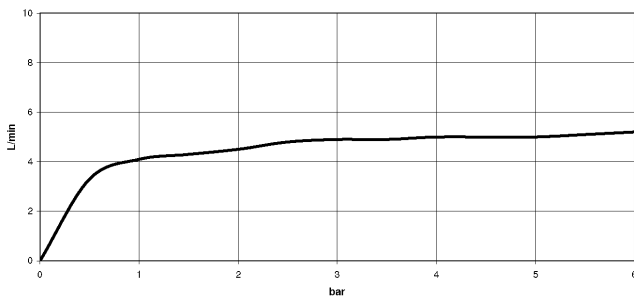

Body spray without volume control FlowReduce - Brushed Champagne (22kt Gold)

IMO

28 518 782

Fits: IMO, MEM, CL.1, CYO

- spray head Ø 55mm
- ball-joint pivotable through 25° (in any direction)
- rain flow
- anti-scale system
- rosette 60 x 60 mm
- 1/2" connection
- max. flow 5 l/min
- WRAS 1809018
- This product can help a building meet the requirements of Green Building Rating Systems, e.g. LEED®, BREEAM®, DGNB

Recommended miscellaneous

- Concealed wall elbow -** 35 085 970 90
- max. recess depth 163 mm
 - min. recess depth 90 mm

28 518 782
mm [inches]

Flow rate chart

Trajectory diagram

Codes & Standards

DIN 4109

ISO 3822

Scottish Water
Byelaws

UK Water Supply
Regulations

Ü-Zeichen

Body spray without volume control FlowReduce - Brushed Champagne (22kt Gold)

IMO

28 518 782

Certificates

LGA_38