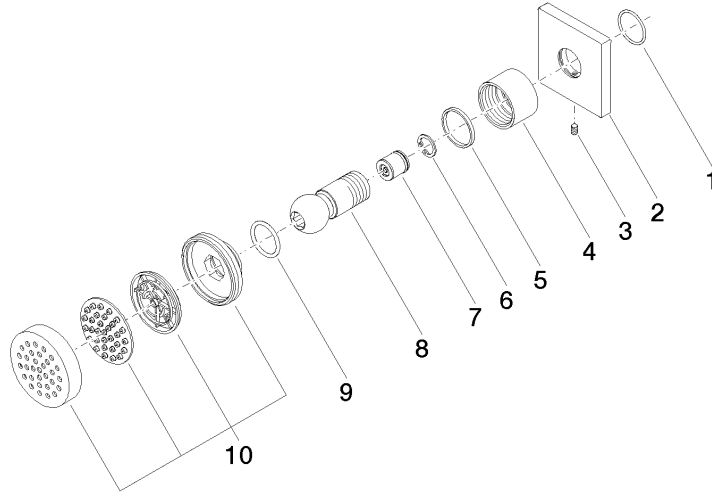

Product version from 3/10/2014

Body spray without volume control FlowReduce - Champagne (22kt Gold)

IMO

28 518 782

Spare parts list

Product version from 3/10/2014

No.	Item Number	Name	Quantity used	Delivery time
	09 14 10 098 90	seal	10	2