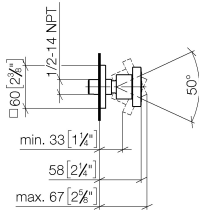

Body spray without volume control FlowReduce - Champagne (22kt Gold)

IMO

28 518 782

Fits: IMO, MEM, CL.1, CYO

- spray head Ø 55mm
- ball-joint pivotable through 25° (in any direction)
- rain flow
- anti-scale system
- rosette 60 x 60 mm
- 1/2" connection
- max. flow 5 l/min
- WRAS 1809018
- This product can help a building meet the requirements of Green Building Rating Systems, e.g. LEED®, BREEAM®, DGNB

Recommended miscellaneous

Concealed wall elbow - 35 085 970 90

- max. recess depth 163 mm
- min. recess depth 90 mm

28 518 782

mm [inches]

Flow rate chart

Trajectory diagram

Codes & Standards