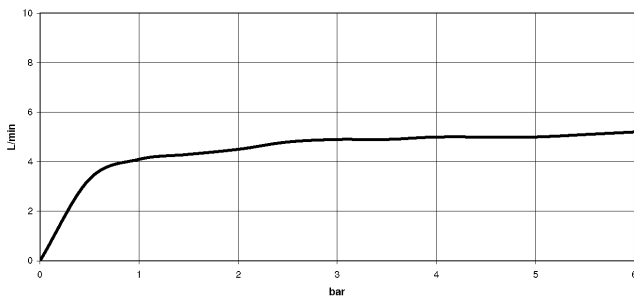

Body spray without volume control FlowReduce - Champagne (22kt Gold)

IMO

28 518 782

Fits: IMO, MEM, CL.1, CYO

- spray head Ø 55mm
- ball-joint pivotable through 25° (in any direction)
- rain flow
- anti-scale system
- rosette 60 x 60 mm
- 1/2" connection
- max. flow 5 l/min
- WRAS 1809018
- This product can help a building meet the requirements of Green Building Rating Systems, e.g. LEED®, BREEAM®, DGNB

Recommended miscellaneous

Concealed wall elbow - 35 085 970 90

- max. recess depth 163 mm
- min. recess depth 90 mm

28 518 782

mm [inches]

Flow rate chart

Trajectory diagram

Codes & Standards

ASME A112.18.1

cUPC

DIN 4109

ISO 3822

Scottish Water
Byelaws

UK Water Supply
Regulations

Ü-Zeichen

Body spray without volume control FlowReduce - Champagne (22kt Gold)