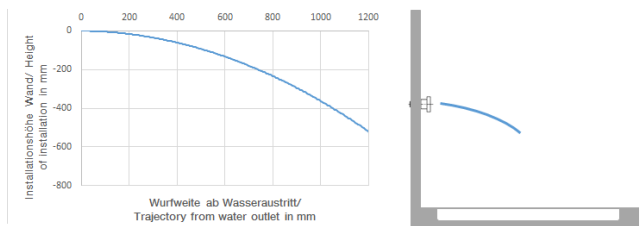

Body spray without volume control FlowReduce - Champagne (22kt Gold)

IMO

28 518 782

Fits: IMO, MEM, CL.1, CYO

- spray head Ø 55mm
- ball-joint pivotable through 25° (in any direction)
- rain flow
- anti-scale system
- rosette 60 x 60 mm
- 1/2" connection
- max. flow 5 l/min
- WRAS 1809018
- This product can help a building meet the requirements of Green Building Rating Systems, e.g. LEED®, BREEAM®, DGNB

Recommended miscellaneous

Concealed wall elbow - 35 085 970 90

- max. recess depth 163 mm
- min. recess depth 90 mm

28 518 782

mm [inches]

Flow rate chart

Trajectory diagram

Codes & Standards

ASME A112.18.1

cUPC

DIN 4109

ISO 3822

Scottish Water
Byelaws

UK Water Supply
Regulations

Ü-Zeichen

Body spray without volume control FlowReduce - Champagne (22kt Gold)