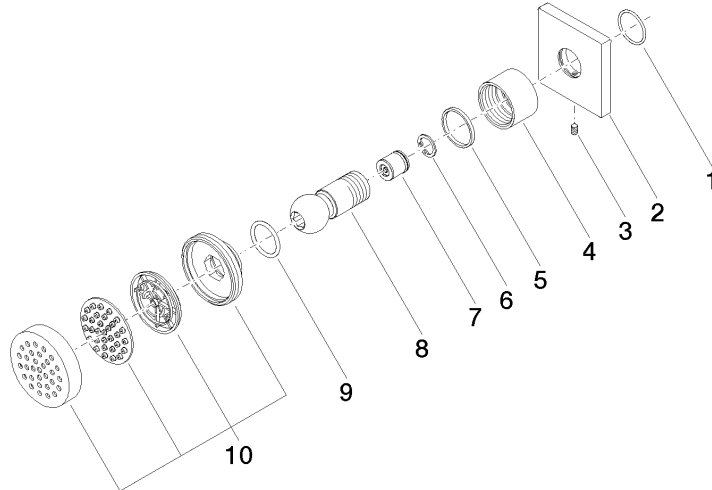

Body spray without volume control FlowReduce - Brushed Dark Platinum

IMO

28 518 782

Spare parts list

Product version from 3/10/2014

No.	Item Number	Name	Quantity used	Delivery time
	09 14 10 098 90	seal	10	2