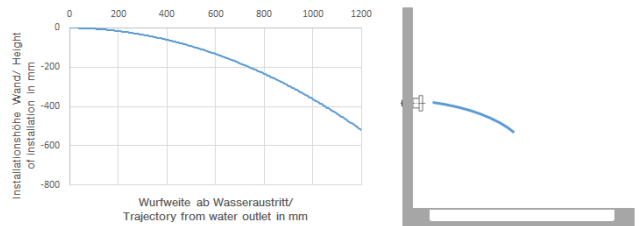

**Body spray without volume control FlowReduce - Chrome**

TARA

28 518 979

- spray head Ø 55mm
- ball-joint pivotable through 25° (in any direction)
- HORIZONTAL RAIN, max. flow rate 5 l/min (at 3 bar)
- with anti-scale system
- rosette Ø 55 mm
- 1/2" connection
- This product can help a building meet the requirements of Green Building Rating Systems, e.g. LEED®, BREEAM®, DGNB

**Recommended miscellaneous**

- Concealed wall elbow -** 35 085 970 90
- max. recess depth 163 mm
  - min. recess depth 90 mm

28 518 979

mm [inches]

Flow rate chart

Trajectory diagram

Codes & Standards

ASME A112.18.1

cUPC

DIN 4109

ISO 3822

Scottish Water  
Byelaws

UK Water Supply  
Regulations

Ü-Zeichen

Body spray without volume control FlowReduce - Chrome

TARA