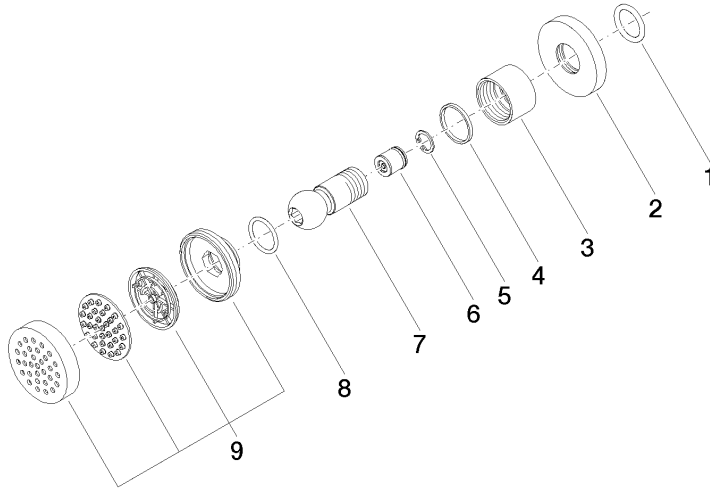

**Body spray without volume control FlowReduce - Chrome**

TARA

28 518 979

- spray head Ø 55mm
- ball-joint pivotable through 25° (in any direction)
- HORIZONTAL RAIN, max. flow rate 5 l/min (at 3 bar)
- with anti-scale system
- rosette Ø 55 mm
- 1/2" connection
- This product can help a building meet the requirements of Green Building Rating Systems, e.g. LEED®, BREEAM®, DGNB

28 518 979

Certificates

LGA\_38

IAPMO\_4976

WRAS\_240602

Product version from 4/1/2024

Body spray without volume control FlowReduce - Chrome

TARA

28 518 979

**Spare parts list**

**Product version from 4/1/2024**

No.	Item Number	Name	Quantity used	Delivery time
	90 14 10 026 00 90	seal	9	2