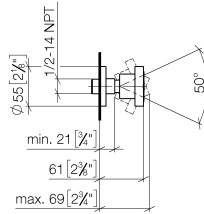

**Body spray without volume control FlowReduce - Chrome**

TARA

28 518 979

- spray head Ø 55mm
- ball-joint pivotable through 25° (in any direction)
- HORIZONTAL RAIN, max. flow rate 5 l/min (at 3 bar)
- with anti-scale system
- rosette Ø 55 mm
- 1/2" connection
- This product can help a building meet the requirements of Green Building Rating Systems, e.g. LEED®, BREEAM®, DGNB

**Recommended miscellaneous**

- Concealed wall elbow -** 35 085 970 90
- max. recess depth 163 mm
  - min. recess depth 90 mm

28 518 979

mm [inches]

Flow rate chart

Trajectory diagram

Codes & Standards

ASME A112.18.1