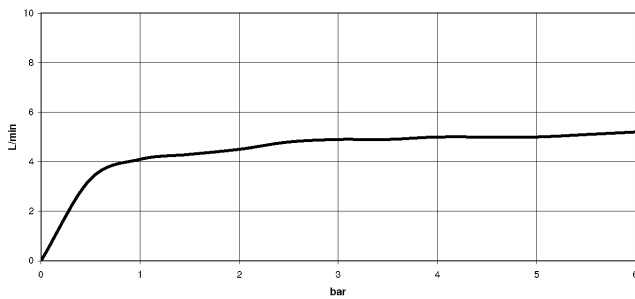

**Body spray without volume control FlowReduce - Chrome**

TARA

28 518 979

- spray head Ø 55mm
- ball-joint pivotable through 25° (in any direction)
- HORIZONTAL RAIN, max. flow rate 5 l/min (at 3 bar)
- with anti-scale system
- rosette Ø 55 mm
- 1/2" connection
- This product can help a building meet the requirements of Green Building Rating Systems, e.g. LEED®, BREEAM®, DGNB

**Recommended miscellaneous**

- Concealed wall elbow -** 35 085 970 90
- max. recess depth 163 mm
  - min. recess depth 90 mm

28 518 979

mm [inches]

Flow rate chart

Trajectory diagram

Codes & Standards

ASME A112.18.1

cUPC

DIN 4109

ISO 3822

Scottish Water  
Byelaws

UK Water Supply  
Regulations

Ü-Zeichen

Body spray without volume control FlowReduce - Chrome

TARA