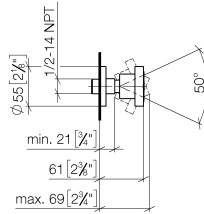

Body spray without volume control FlowReduce - Durabronz (23kt Gold)

TARA

28 518 979

- spray head Ø 55mm
- ball-joint pivotable through 25° (in any direction)
- HORIZONTAL RAIN, max. flow rate 5 l/min (at 3 bar)
- with anti-scale system
- rosette Ø 55 mm
- 1/2" connection
- This product can help a building meet the requirements of Green Building Rating Systems, e.g. LEED®, BREEAM®, DGNB

Fits: TARA, LISSÉ, VAIA, META

	Durabronz (23kt Gold)	28 518 979-09
	Chrome	28 518 979-00
	Brushed Platinum	28 518 979-06
	Platinum	28 518 979-08
	Dark Chrome	28 518 979-19
	Light Gold	28 518 979-26
	Brushed Light Gold	28 518 979-27
	Brushed Durabronz (23kt Gold)	28 518 979-28
	Matte Black	28 518 979-33
	Brushed Bronze	28 518 979-42
	Brushed Champagne (22kt Gold)	28 518 979-46
	Champagne (22kt Gold)	28 518 979-47
	Brushed Chrome	28 518 979-93
	Brushed Dark Platinum	28 518 979-99

28 518 979

mm [inches]

Flow rate chart

Trajectory diagram

Codes & Standards

ASME A112.18.1

cUPC

DIN 4109