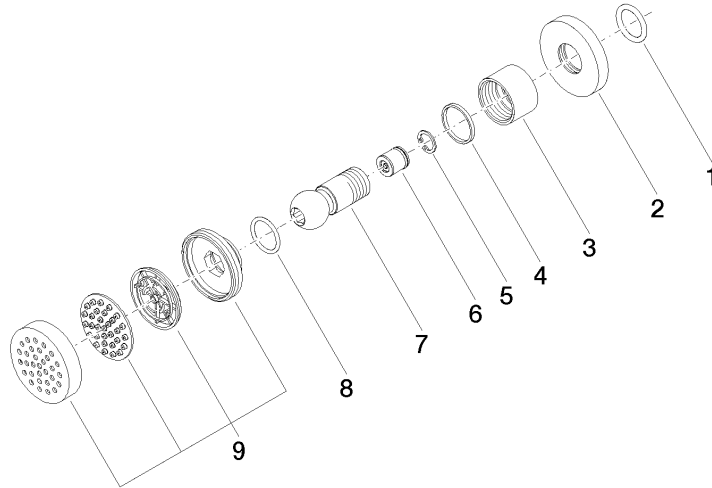

Body spray without volume control FlowReduce - Durabronz (23kt Gold)

TARA

28 518 979

- spray head Ø 55mm
- ball-joint pivotable through 25° (in any direction)
- HORIZONTAL RAIN, max. flow rate 5 l/min (at 3 bar)
- with anti-scale system
- rosette Ø 55 mm
- 1/2" connection
- This product can help a building meet the requirements of Green Building Rating Systems, e.g. LEED®, BREEAM®, DGNB

IAPMO_4976

LGA_38

WRAS_240602

28 518 979

Product version from 4/1/2024

Parts for other
finishes can be found
here: [Chrome](#)

Body spray without volume control FlowReduce - Durabrass (23kt Gold)

TARA

28 518 979

Spare parts list

Product version from 4/1/2024

No.	Item Number	Name	Quantity used	Delivery time
	90 14 10 026 00 90	seal	9	2