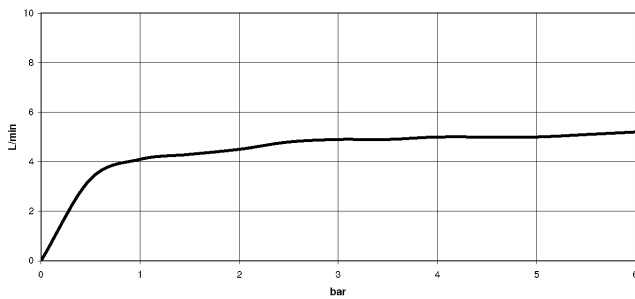

Body spray without volume control FlowReduce - Durabronz (23kt Gold)

TARA

28 518 979

- spray head Ø 55mm
- ball-joint pivotable through 25° (in any direction)
- HORIZONTAL RAIN, max. flow rate 5 l/min (at 3 bar)
- with anti-scale system
- rosette Ø 55 mm
- 1/2" connection
- This product can help a building meet the requirements of Green Building Rating Systems, e.g. LEED®, BREEAM®, DGNB

Fits: TARA, LISSÉ, VAIA, META

	Durabronz (23kt Gold)	28 518 979-09
	Chrome	28 518 979-00
	Brushed Platinum	28 518 979-06
	Platinum	28 518 979-08
	Dark Chrome	28 518 979-19
	Light Gold	28 518 979-26
	Brushed Light Gold	28 518 979-27
	Brushed Durabronz (23kt Gold)	28 518 979-28
	Matte Black	28 518 979-33
	Brushed Bronze	28 518 979-42
	Brushed Champagne (22kt Gold)	28 518 979-46
	Champagne (22kt Gold)	28 518 979-47
	Brushed Chrome	28 518 979-93
	Brushed Dark Platinum	28 518 979-99

28 518 979

mm [inches]

Flow rate chart

Trajectory diagram

Codes & Standards

ASME A112.18.1

cUPC

DIN 4109