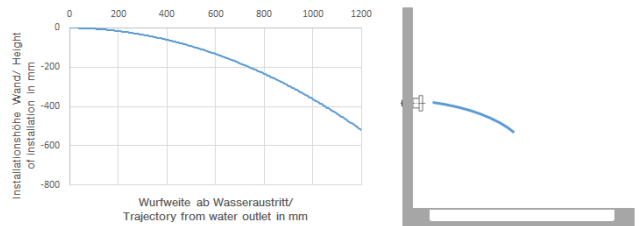

Body spray without volume control FlowReduce - Durabronz (23kt Gold)

TARA

28 518 979

- spray head Ø 55mm
- ball-joint pivotable through 25° (in any direction)
- HORIZONTAL RAIN, max. flow rate 5 l/min (at 3 bar)
- with anti-scale system
- rosette Ø 55 mm
- 1/2" connection
- This product can help a building meet the requirements of Green Building Rating Systems, e.g. LEED®, BREEAM®, DGNB

28 518 979

mm [inches]

Flow rate chart

Trajectory diagram

Codes & Standards

ASME A112.18.1

cUPC

DIN 4109

ISO 3822

Scottish Water
Byelaws

UK Water Supply
Regulations

Ü-Zeichen

Body spray without volume control FlowReduce - Durabrass (23kt Gold)

TARA

28 518 979

Certificates