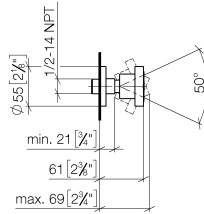

Body spray without volume control FlowReduce - Dark Chrome

TARA

28 518 979

- spray head Ø 55mm
- ball-joint pivotable through 25° (in any direction)
- HORIZONTAL RAIN, max. flow rate 5 l/min (at 3 bar)
- with anti-scale system
- rosette Ø 55 mm
- 1/2" connection
- This product can help a building meet the requirements of Green Building Rating Systems, e.g. LEED®, BREEAM®, DGNB

Fits: TARA, LISSÉ, VAIA, META

| | | |
|--|--------------------------------|---------------|
|  | Dark Chrome | 28 518 979-19 |
|  | Chrome | 28 518 979-00 |
|  | Brushed Platinum | 28 518 979-06 |
|  | Platinum | 28 518 979-08 |
|  | Durabronze (23kt Gold) | 28 518 979-09 |
|  | Light Gold | 28 518 979-26 |
|  | Brushed Light Gold | 28 518 979-27 |
|  | Brushed Durabronze (23kt Gold) | 28 518 979-28 |
|  | Matte Black | 28 518 979-33 |
|  | Brushed Bronze | 28 518 979-42 |
|  | Brushed Champagne (22kt Gold) | 28 518 979-46 |
|  | Champagne (22kt Gold) | 28 518 979-47 |
|  | Brushed Chrome | 28 518 979-93 |
|  | Brushed Dark Platinum | 28 518 979-99 |

Recommended miscellaneous

- Concealed wall elbow -** 35 085 970 90
- max. recess depth 163 mm
 - min. recess depth 90 mm

28 518 979

mm [inches]

Flow rate chart

Trajectory diagram

Codes & Standards

DIN 4109