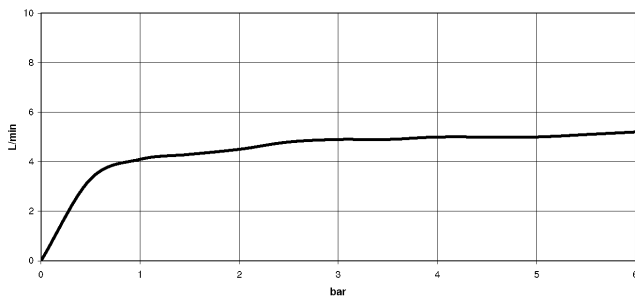

Body spray without volume control FlowReduce - Dark Chrome

TARA

28 518 979

- spray head Ø 55mm
- ball-joint pivotable through 25° (in any direction)
- HORIZONTAL RAIN, max. flow rate 5 l/min (at 3 bar)
- with anti-scale system
- rosette Ø 55 mm
- 1/2" connection
- This product can help a building meet the requirements of Green Building Rating Systems, e.g. LEED®, BREEAM®, DGNB

Recommended miscellaneous

- Concealed wall elbow -** 35 085 970 90
- max. recess depth 163 mm
 - min. recess depth 90 mm

28 518 979

mm [inches]

Flow rate chart

Trajectory diagram

Codes & Standards

DIN 4109

ISO 3822

Scottish Water
Byelaws

UK Water Supply
Regulations

Ü-Zeichen

Body spray without volume control FlowReduce - Dark Chrome

TARA

28 518 979

Certificates