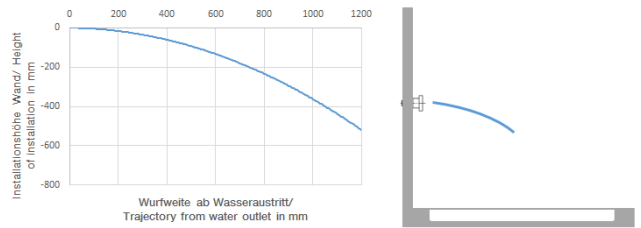

Body spray without volume control FlowReduce - Dark Chrome

TARA

28 518 979

- spray head Ø 55mm
- ball-joint pivotable through 25° (in any direction)
- HORIZONTAL RAIN, max. flow rate 5 l/min (at 3 bar)
- with anti-scale system
- rosette Ø 55 mm
- 1/2" connection
- This product can help a building meet the requirements of Green Building Rating Systems, e.g. LEED®, BREEAM®, DGNB

Recommended miscellaneous

- Concealed wall elbow -** 35 085 970 90
- max. recess depth 163 mm
 - min. recess depth 90 mm

28 518 979

mm [inches]

Flow rate chart

Trajectory diagram

Codes & Standards

DIN 4109

ISO 3822

Scottish Water
Byelaws

UK Water Supply
Regulations

Ü-Zeichen

Body spray without volume control FlowReduce - Dark Chrome

TARA

28 518 979

Certificates