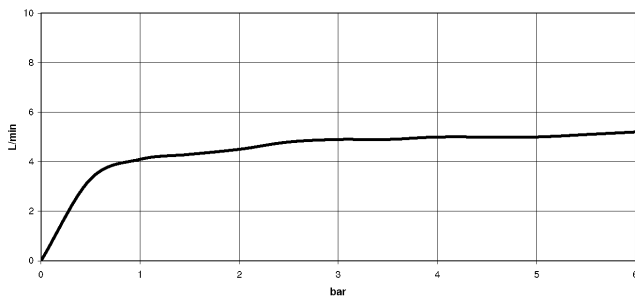

Body spray without volume control FlowReduce - Light Gold

TARA

28 518 979

- spray head Ø 55mm
- ball-joint pivotable through 25° (in any direction)
- HORIZONTAL RAIN, max. flow rate 5 l/min (at 3 bar)
- with anti-scale system
- rosette Ø 55 mm
- 1/2" connection
- This product can help a building meet the requirements of Green Building Rating Systems, e.g. LEED®, BREEAM®, DGNB

Recommended miscellaneous

Concealed wall elbow -

35 085 970 90

- min. recess depth 90 mm
- max. recess depth 163 mm

28 518 979

mm [inches]

Flow rate chart

Trajectory diagram