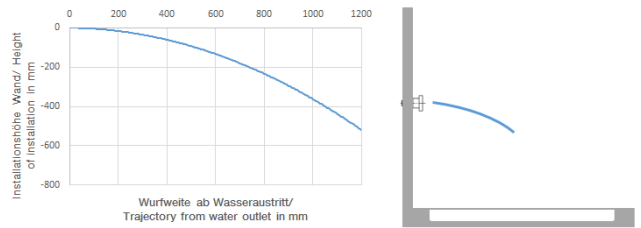

Body spray without volume control FlowReduce - Light Gold

TARA

28 518 979

- spray head Ø 55mm
- ball-joint pivotable through 25° (in any direction)
- HORIZONTAL RAIN, max. flow rate 5 l/min (at 3 bar)
- with anti-scale system
- rosette Ø 55 mm
- 1/2" connection
- This product can help a building meet the requirements of Green Building Rating Systems, e.g. LEED®, BREEAM®, DGNB

Recommended miscellaneous

Concealed wall elbow -

35 085 970 90

- min. recess depth 90 mm
- max. recess depth 163 mm

28 518 979

mm [inches]

Flow rate chart

Trajectory diagram

Codes & Standards

DIN 4109

ISO 3822

Scottish Water
Byelaws

UK Water Supply
Regulations

Ü-Zeichen

Body spray without volume control FlowReduce - Light Gold

TARA