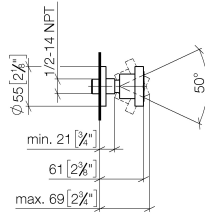

Body spray without volume control FlowReduce - Light Gold

TARA

28 518 979

- spray head Ø 55mm
- ball-joint pivotable through 25° (in any direction)
- HORIZONTAL RAIN, max. flow rate 5 l/min (at 3 bar)
- with anti-scale system
- rosette Ø 55 mm
- 1/2" connection
- This product can help a building meet the requirements of Green Building Rating Systems, e.g. LEED®, BREEAM®, DGNB

Recommended miscellaneous

Concealed wall elbow -

35 085 970 90

- min. recess depth 90 mm
- max. recess depth 163 mm

28 518 979

mm [inches]

Flow rate chart

Trajectory diagram

Codes & Standards

DIN 4109

ISO 3822

Scottish Water
Byelaws

UK Water Supply
Regulations

Ü-Zeichen

Body spray without volume control FlowReduce - Light Gold

TARA