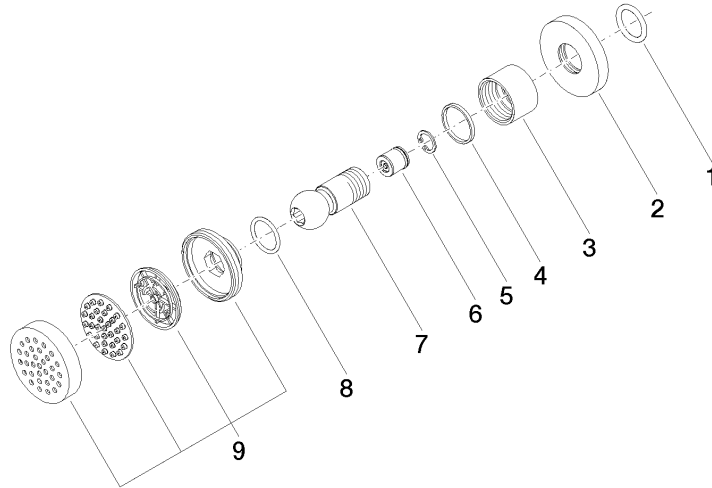

28 518 979

- spray head Ø 55mm
- ball-joint pivotable through 25° (in any direction)
- HORIZONTAL RAIN, max. flow rate 5 l/min (at 3 bar)
- with anti-scale system
- rosette Ø 55 mm
- 1/2" connection
- This product can help a building meet the requirements of Green Building Rating Systems, e.g. LEED®, BREEAM®, DGNB

Recommended miscellaneous

Concealed wall elbow -

35 085 970 90

- min. recess depth 90 mm
- max. recess depth 163 mm

28 518 979

mm [inches]

Flow rate chart

Trajectory diagram

28 518 979

Certificates

LGA_38

WRAS_240602

28 518 979

Product version from 4/1/2024

Body spray without volume control FlowReduce - Brushed Light Gold

TARA

28 518 979

Spare parts list

Product version from 4/1/2024

No.	Item Number	Name	Quantity used	Delivery time
	90 14 10 026 00 90	seal	9	2