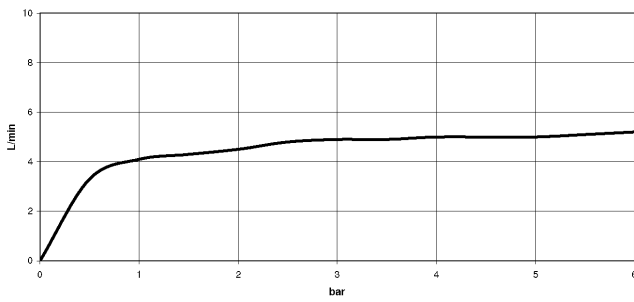

28 518 979

- spray head Ø 55mm
- ball-joint pivotable through 25° (in any direction)
- HORIZONTAL RAIN, max. flow rate 5 l/min (at 3 bar)
- with anti-scale system
- rosette Ø 55 mm
- 1/2" connection
- This product can help a building meet the requirements of Green Building Rating Systems, e.g. LEED®, BREEAM®, DGNB

Recommended miscellaneous

Concealed wall elbow -

35 085 970 90

- min. recess depth 90 mm
- max. recess depth 163 mm

28 518 979

mm [inches]

Flow rate chart

Trajectory diagram