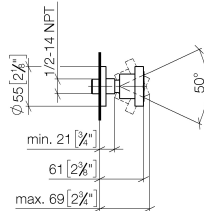

Body spray without volume control FlowReduce - Brushed Durabronze (23kt Gold)

TARA

28 518 979

- spray head Ø 55mm
- ball-joint pivotable through 25° (in any direction)
- HORIZONTAL RAIN, max. flow rate 5 l/min (at 3 bar)
- with anti-scale system
- rosette Ø 55 mm
- 1/2" connection
- This product can help a building meet the requirements of Green Building Rating Systems, e.g. LEED®, BREEAM®, DGNB

Recommended miscellaneous

Concealed wall elbow -

- max. recess depth 163 mm
- min. recess depth 90 mm

35 085 970 90

28 518 979
mm [inches]

Flow rate chart

Trajectory diagram

Codes & Standards