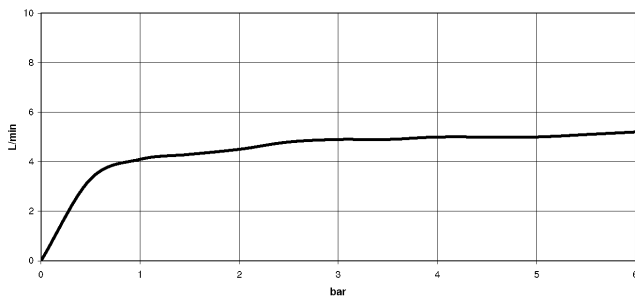

Body spray without volume control FlowReduce - Brushed Durabronze (23kt Gold)

TARA

28 518 979

- spray head Ø 55mm
- ball-joint pivotable through 25° (in any direction)
- HORIZONTAL RAIN, max. flow rate 5 l/min (at 3 bar)
- with anti-scale system
- rosette Ø 55 mm
- 1/2" connection
- This product can help a building meet the requirements of Green Building Rating Systems, e.g. LEED®, BREEAM®, DGNB

Recommended miscellaneous

Concealed wall elbow -

- max. recess depth 163 mm
- min. recess depth 90 mm

35 085 970 90

28 518 979
mm [inches]

Flow rate chart

Trajectory diagram

Codes & Standards