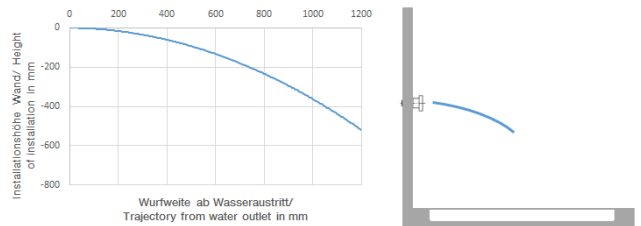

Body spray without volume control FlowReduce - Brushed Durabronze (23kt Gold)

TARA

28 518 979

- spray head Ø 55mm
- ball-joint pivotable through 25° (in any direction)
- HORIZONTAL RAIN, max. flow rate 5 l/min (at 3 bar)
- with anti-scale system
- rosette Ø 55 mm
- 1/2" connection
- This product can help a building meet the requirements of Green Building Rating Systems, e.g. LEED®, BREEAM®, DGNB

Recommended miscellaneous

Concealed wall elbow -

- max. recess depth 163 mm
- min. recess depth 90 mm

35 085 970 90

28 518 979
mm [inches]

Flow rate chart

Trajectory diagram

Codes & Standards

DIN 4109

ISO 3822

Scottish Water
Byelaws

UK Water Supply
Regulations

Ü-Zeichen

Body spray without volume control FlowReduce - Brushed Durabrass (23kt Gold)

TARA

28 518 979
Certificates