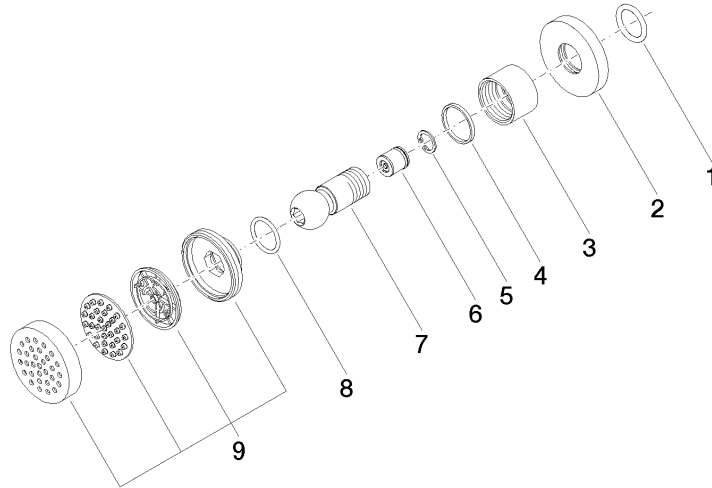

Body spray without volume control FlowReduce - Brushed Durabronze (23kt Gold)

TARA

28 518 979

- spray head Ø 55mm
- ball-joint pivotable through 25° (in any direction)
- HORIZONTAL RAIN, max. flow rate 5 l/min (at 3 bar)
- with anti-scale system
- rosette Ø 55 mm
- 1/2" connection
- This product can help a building meet the requirements of Green Building Rating Systems, e.g. LEED®, BREEAM®, DGNB

LGA_38

WRAS_240602

Body spray without volume control FlowReduce - Brushed Durabronz (23kt Gold)

TARA

28 518 979

Product version from 4/1/2024

Body spray without volume control FlowReduce - Brushed Durabronz (23kt Gold)

TARA

28 518 979

Spare parts list

Product version from 4/1/2024

No.	Item Number	Name	Quantity used	Delivery time
	90 14 10 026 00 90	seal	9	2