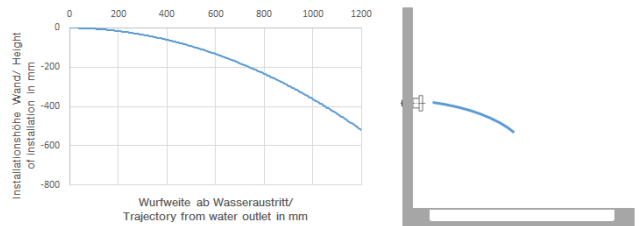

Body spray without volume control FlowReduce - Matte Black

TARA

28 518 979

- spray head Ø 55mm
- ball-joint pivotable through 25° (in any direction)
- HORIZONTAL RAIN, max. flow rate 5 l/min (at 3 bar)
- with anti-scale system
- rosette Ø 55 mm
- 1/2" connection
- This product can help a building meet the requirements of Green Building Rating Systems, e.g. LEED®, BREEAM®, DGNB

Recommended miscellaneous

- Concealed wall elbow -** 35 085 970 90
- max. recess depth 163 mm
 - min. recess depth 90 mm

28 518 979

mm [inches]

Flow rate chart

Trajectory diagram

Codes & Standards

ASME A112.18.1