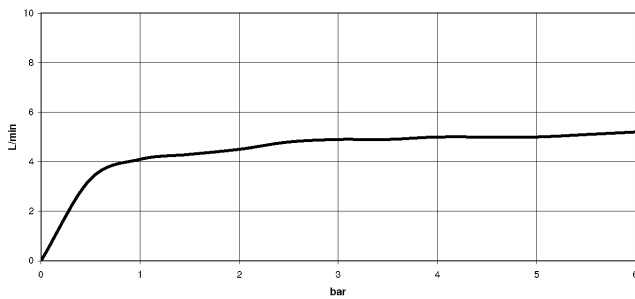

Body spray without volume control FlowReduce - Matte Black

TARA

28 518 979

- spray head Ø 55mm
- ball-joint pivotable through 25° (in any direction)
- HORIZONTAL RAIN, max. flow rate 5 l/min (at 3 bar)
- with anti-scale system
- rosette Ø 55 mm
- 1/2" connection
- This product can help a building meet the requirements of Green Building Rating Systems, e.g. LEED®, BREEAM®, DGNB

Recommended miscellaneous

- Concealed wall elbow -** 35 085 970 90
- max. recess depth 163 mm
 - min. recess depth 90 mm

28 518 979

mm [inches]

Flow rate chart

Trajectory diagram

Codes & Standards

ASME A112.18.1