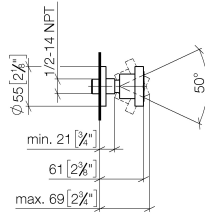

Body spray without volume control FlowReduce - Matte Black

TARA

28 518 979

- spray head Ø 55mm
- ball-joint pivotable through 25° (in any direction)
- HORIZONTAL RAIN, max. flow rate 5 l/min (at 3 bar)
- with anti-scale system
- rosette Ø 55 mm
- 1/2" connection
- This product can help a building meet the requirements of Green Building Rating Systems, e.g. LEED®, BREEAM®, DGNB

Fits: TARA, LISSÉ, VAIA, META

	Matte Black	28 518 979-33
	Chrome	28 518 979-00
	Brushed Platinum	28 518 979-06
	Platinum	28 518 979-08
	Durabronze (23kt Gold)	28 518 979-09
	Dark Chrome	28 518 979-19
	Light Gold	28 518 979-26
	Brushed Light Gold	28 518 979-27
	Brushed Durabronze (23kt Gold)	28 518 979-28
	Brushed Bronze	28 518 979-42
	Brushed Champagne (22kt Gold)	28 518 979-46
	Champagne (22kt Gold)	28 518 979-47
	Brushed Chrome	28 518 979-93
	Brushed Dark Platinum	28 518 979-99

Recommended miscellaneous

- Concealed wall elbow -** 35 085 970 90
- max. recess depth 163 mm
 - min. recess depth 90 mm

28 518 979

mm [inches]

Flow rate chart

Trajectory diagram

Codes & Standards

ASME A112.18.1