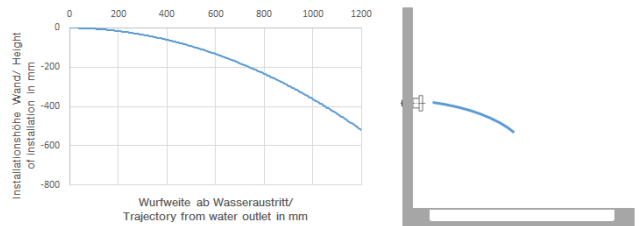

Body spray without volume control FlowReduce - Brushed Bronze

TARA

28 518 979

- spray head Ø 55mm
- ball-joint pivotable through 25° (in any direction)
- HORIZONTAL RAIN, max. flow rate 5 l/min (at 3 bar)
- with anti-scale system
- rosette Ø 55 mm
- 1/2" connection
- This product can help a building meet the requirements of Green Building Rating Systems, e.g. LEED®, BREEAM®, DGNB

28 518 979

mm [inches]

Flow rate chart

Trajectory diagram

Codes & Standards

DIN 4109

ISO 3822

Scottish Water
Byelaws