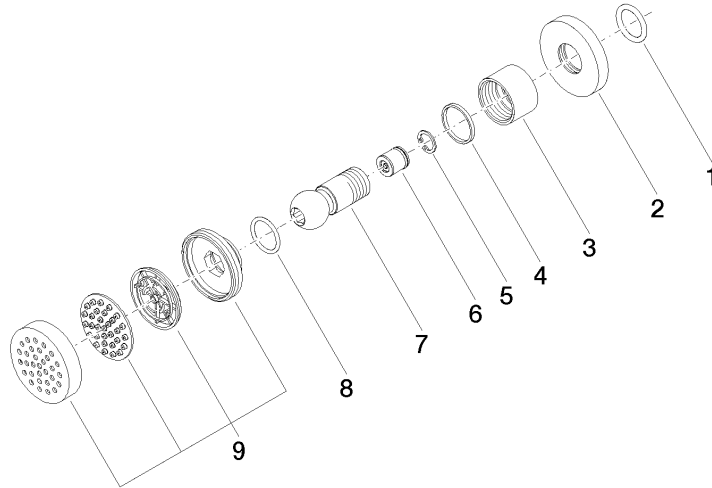

28 518 979

mm [inches]

Flow rate chart

Trajectory diagram

Codes & Standards

DIN 4109

ISO 3822

Scottish Water
Byelaws

UK Water Supply
Regulations

Ü-Zeichen

Body spray without volume control FlowReduce - Brushed Bronze

TARA

28 518 979

Certificates

LGA_38

WRAS_240602

28 518 979

Product version from 4/1/2024

Parts for other
finishes can be found
here: [Chrome](#)

Body spray without volume control FlowReduce - Brushed Bronze

TARA

28 518 979

Spare parts list

Product version from 4/1/2024

No.	Item Number	Name	Quantity used	Delivery time
	90 14 10 026 00 90	seal	9	2