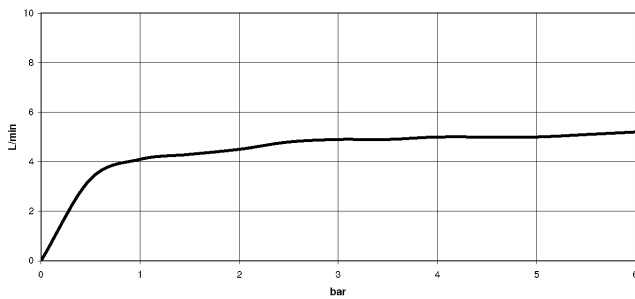

Body spray without volume control FlowReduce - Brushed Bronze

TARA

28 518 979

- spray head Ø 55mm
- ball-joint pivotable through 25° (in any direction)
- HORIZONTAL RAIN, max. flow rate 5 l/min (at 3 bar)
- with anti-scale system
- rosette Ø 55 mm
- 1/2" connection
- This product can help a building meet the requirements of Green Building Rating Systems, e.g. LEED®, BREEAM®, DGNB

Fits: TARA, LISSÉ, VAIA, META

	Brushed Bronze	28 518 979-42
	Chrome	28 518 979-00
	Brushed Platinum	28 518 979-06
	Platinum	28 518 979-08
	Durabronze (23kt Gold)	28 518 979-09
	Dark Chrome	28 518 979-19
	Light Gold	28 518 979-26
	Brushed Light Gold	28 518 979-27
	Brushed Durabronze (23kt Gold)	28 518 979-28
	Matte Black	28 518 979-33
	Brushed Champagne (22kt Gold)	28 518 979-46
	Champagne (22kt Gold)	28 518 979-47
	Brushed Chrome	28 518 979-93
	Brushed Dark Platinum	28 518 979-99

28 518 979

mm [inches]

Flow rate chart

Trajectory diagram

Codes & Standards

DIN 4109

ISO 3822

Scottish Water
Byelaws

No.	Item Number	Name	Quantity used	Delivery time
	90 14 10 026 00 90	seal	9	2