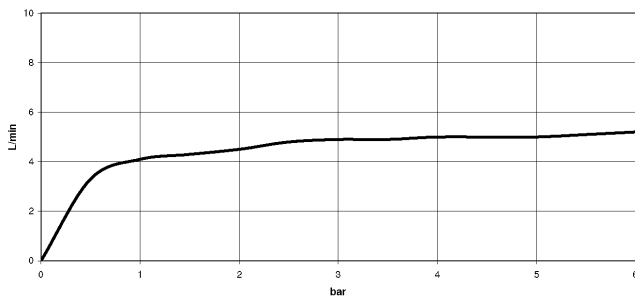

Body spray without volume control FlowReduce - Brushed Champagne (22kt Gold)

TARA

28 518 979

- spray head Ø 55mm
- ball-joint pivotable through 25° (in any direction)
- HORIZONTAL RAIN, max. flow rate 5 l/min (at 3 bar)
- with anti-scale system
- rosette Ø 55 mm
- 1/2" connection
- This product can help a building meet the requirements of Green Building Rating Systems, e.g. LEED®, BREEAM®, DGNB

Recommended miscellaneous

- Concealed wall elbow -**
- max. recess depth 163 mm
 - min. recess depth 90 mm

35 085 970 90

28 518 979
mm [inches]

Flow rate chart

Trajectory diagram

Codes & Standards

DIN 4109

ISO 3822

Scottish Water
Byelaws

UK Water Supply
Regulations

Ü-Zeichen

Body spray without volume control FlowReduce - Brushed Champagne (22kt Gold)

TARA

28 518 979
Certificates

LGA_38