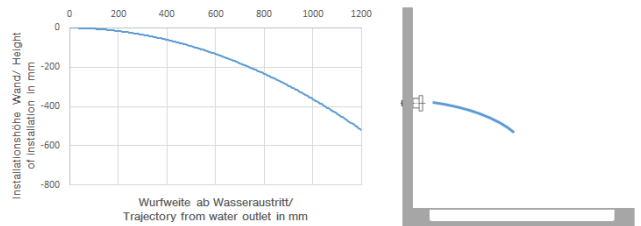

Body spray without volume control FlowReduce - Brushed Champagne (22kt Gold)

TARA

28 518 979

- spray head Ø 55mm
- ball-joint pivotable through 25° (in any direction)
- HORIZONTAL RAIN, max. flow rate 5 l/min (at 3 bar)
- with anti-scale system
- rosette Ø 55 mm
- 1/2" connection
- This product can help a building meet the requirements of Green Building Rating Systems, e.g. LEED®, BREEAM®, DGNB

Recommended miscellaneous

- Concealed wall elbow -**
- max. recess depth 163 mm
 - min. recess depth 90 mm

35 085 970 90

28 518 979
mm [inches]

Flow rate chart

Trajectory diagram

Codes & Standards

DIN 4109

ISO 3822

Scottish Water
Byelaws

UK Water Supply
Regulations

Ü-Zeichen

Body spray without volume control FlowReduce - Brushed Champagne (22kt Gold)

TARA

28 518 979
Certificates

LGA_38