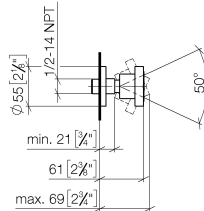

Body spray without volume control FlowReduce - Brushed Champagne (22kt Gold)

TARA

28 518 979

- spray head Ø 55mm
- ball-joint pivotable through 25° (in any direction)
- HORIZONTAL RAIN, max. flow rate 5 l/min (at 3 bar)
- with anti-scale system
- rosette Ø 55 mm
- 1/2" connection
- This product can help a building meet the requirements of Green Building Rating Systems, e.g. LEED®, BREEAM®, DGNB

Recommended miscellaneous

- Concealed wall elbow -**
- max. recess depth 163 mm
 - min. recess depth 90 mm

35 085 970 90

28 518 979
mm [inches]

Flow rate chart

Trajectory diagram

Codes & Standards

DIN 4109