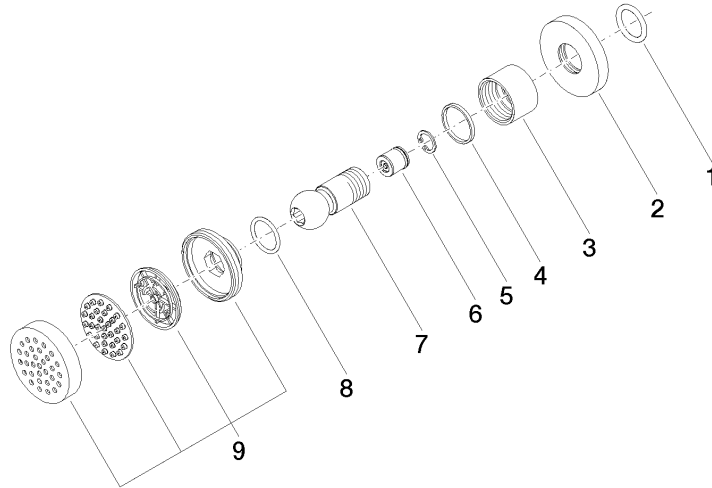

Body spray without volume control FlowReduce - Brushed Champagne (22kt Gold)

TARA

28 518 979

- spray head Ø 55mm
- ball-joint pivotable through 25° (in any direction)
- HORIZONTAL RAIN, max. flow rate 5 l/min (at 3 bar)
- with anti-scale system
- rosette Ø 55 mm
- 1/2" connection
- This product can help a building meet the requirements of Green Building Rating Systems, e.g. LEED®, BREEAM®, DGNB

WRAS_240602

Body spray without volume control FlowReduce - Brushed Champagne (22kt Gold)

TARA

28 518 979

Product version from 4/1/2024

Body spray without volume control FlowReduce - Brushed Champagne (22kt Gold)

TARA

28 518 979

Spare parts list

Product version from 4/1/2024

No.	Item Number	Name	Quantity used	Delivery time
	90 14 10 026 00 90	seal	9	2