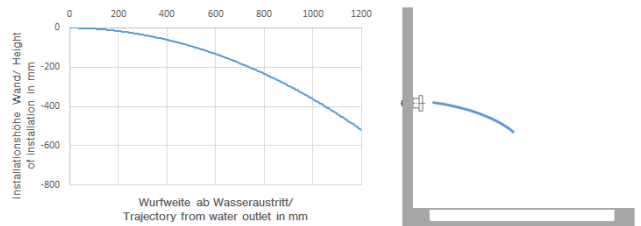

Body spray without volume control FlowReduce - Champagne (22kt Gold)

TARA

28 518 979

- spray head Ø 55mm
- ball-joint pivotable through 25° (in any direction)
- HORIZONTAL RAIN, max. flow rate 5 l/min (at 3 bar)
- with anti-scale system
- rosette Ø 55 mm
- 1/2" connection
- This product can help a building meet the requirements of Green Building Rating Systems, e.g. LEED®, BREEAM®, DGNB

Recommended miscellaneous

Concealed wall elbow -

35 085 970 90

- max. recess depth 163 mm
- min. recess depth 90 mm

28 518 979

mm [inches]

Flow rate chart

Trajectory diagram

Codes & Standards

DIN 4109

ISO 3822

Scottish Water
Byelaws

UK Water Supply
Regulations

Ü-Zeichen

Body spray without volume control FlowReduce - Champagne (22kt Gold)

TARA