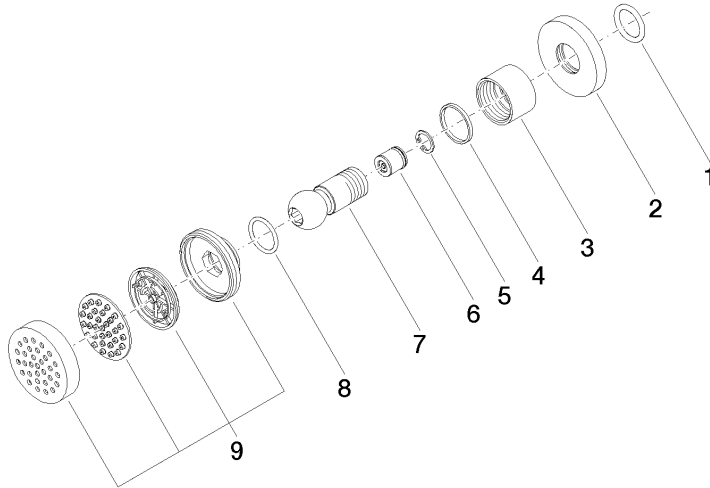

Body spray without volume control FlowReduce - Champagne (22kt Gold)

TARA

28 518 979

- spray head Ø 55mm
- ball-joint pivotable through 25° (in any direction)
- HORIZONTAL RAIN, max. flow rate 5 l/min (at 3 bar)
- with anti-scale system
- rosette Ø 55 mm
- 1/2" connection
- This product can help a building meet the requirements of Green Building Rating Systems, e.g. LEED®, BREEAM®, DGNB

28 518 979

Certificates

LGA_38

WRAS_240602

28 518 979

Product version from 4/1/2024

Body spray without volume control FlowReduce - Champagne (22kt Gold)

TARA

28 518 979

Spare parts list

Product version from 4/1/2024

No.	Item Number	Name	Quantity used	Delivery time
	90 14 10 026 00 90	seal	9	2