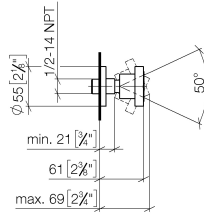

Body spray without volume control FlowReduce - Champagne (22kt Gold)

TARA

28 518 979

- spray head Ø 55mm
- ball-joint pivotable through 25° (in any direction)
- HORIZONTAL RAIN, max. flow rate 5 l/min (at 3 bar)
- with anti-scale system
- rosette Ø 55 mm
- 1/2" connection
- This product can help a building meet the requirements of Green Building Rating Systems, e.g. LEED®, BREEAM®, DGNB

Recommended miscellaneous

Concealed wall elbow -

35 085 970 90

- max. recess depth 163 mm
- min. recess depth 90 mm

28 518 979

mm [inches]

Flow rate chart

Trajectory diagram