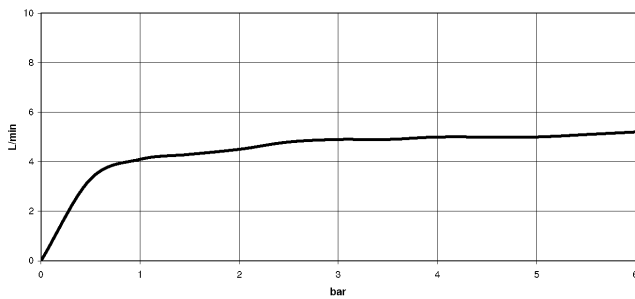

Body spray without volume control FlowReduce - Champagne (22kt Gold)

TARA

28 518 979

- spray head Ø 55mm
- ball-joint pivotable through 25° (in any direction)
- HORIZONTAL RAIN, max. flow rate 5 l/min (at 3 bar)
- with anti-scale system
- rosette Ø 55 mm
- 1/2" connection
- This product can help a building meet the requirements of Green Building Rating Systems, e.g. LEED®, BREEAM®, DGNB

Recommended miscellaneous

Concealed wall elbow -

35 085 970 90

- max. recess depth 163 mm
- min. recess depth 90 mm

28 518 979

mm [inches]

Flow rate chart

Trajectory diagram

Codes & Standards

DIN 4109

ISO 3822

Scottish Water
Byelaws

UK Water Supply
Regulations

Ü-Zeichen

Body spray without volume control FlowReduce - Champagne (22kt Gold)

TARA