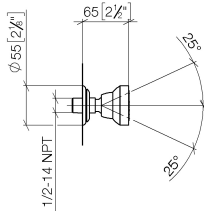

28 528 360

- spray head Ø 55mm
- ball-joint pivotable through 25° (in any direction)
- HORIZONTAL RAIN, max. flow rate 7 l/min (at 3 bar)
- rosette Ø 55 mm
- 1/2" connection

	Brushed Platinum	28 528 360-06
	Chrome	28 528 360-00
	Platinum	28 528 360-08
	Durabress (23kt Gold)	28 528 360-09
	Brushed Durabress (23kt Gold)	28 528 360-28
	Brushed Dark Platinum	28 528 360-99

Recommended miscellaneous

- Concealed wall elbow -**
- max. recess depth 163 mm
 - min. recess depth 90 mm

35 085 970 90

28 528 360

mm [inches]

Flow rate chart

Codes & Standards

DIN 4109