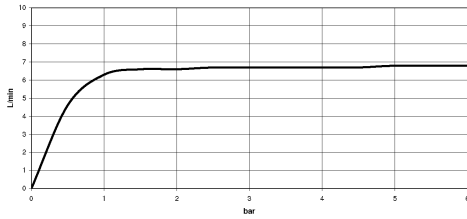

28 528 360

- spray head Ø 55mm
- ball-joint pivotable through 25° (in any direction)
- HORIZONTAL RAIN, max. flow rate 7 l/min (at 3 bar)
- rosette Ø 55 mm
- 1/2" connection

	Brushed Platinum	28 528 360-06
	Chrome	28 528 360-00
	Platinum	28 528 360-08
	Durabress (23kt Gold)	28 528 360-09
	Brushed Durabress (23kt Gold)	28 528 360-28
	Brushed Dark Platinum	28 528 360-99

Recommended miscellaneous

- Concealed wall elbow -**
- max. recess depth 163 mm
 - min. recess depth 90 mm

35 085 970 90

28 528 360

mm [inches]

Flow rate chart

Codes & Standards

DIN 4109

ISO 3822

Scottish Water
Byelaws

UK Water Supply
Regulations

Ü-Zeichen

MADISON Body spray without volume control - Brushed Platinum

MADISON

28 528 360

Certificates