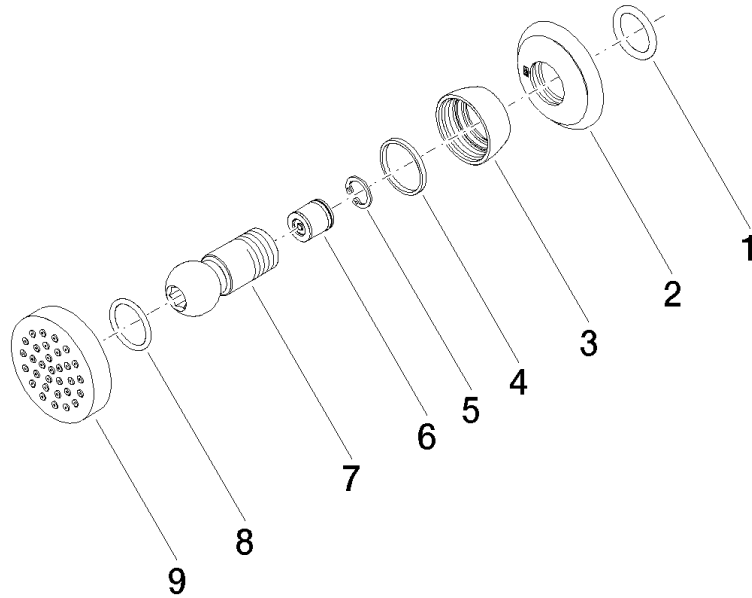

28 528 360

- spray head Ø 55mm
- ball-joint pivotable through 25° (in any direction)
- HORIZONTAL RAIN, max. flow rate 7 l/min (at 3 bar)
- rosette Ø 55 mm
- 1/2" connection

	Brushed Platinum	28 528 360-06
	Chrome	28 528 360-00
	Platinum	28 528 360-08
	Durabress (23kt Gold)	28 528 360-09
	Brushed Durabress (23kt Gold)	28 528 360-28
	Brushed Dark Platinum	28 528 360-99

Recommended miscellaneous

- Concealed wall elbow -**
- max. recess depth 163 mm
 - min. recess depth 90 mm

35 085 970 90

28 528 360

mm [inches]

Flow rate chart

Codes & Standards

DIN 4109

ISO 3822

Scottish Water
Byelaws

UK Water Supply
Regulations

Ü-Zeichen

MADISON Body spray without volume control - Brushed Platinum

MADISON

28 528 360

Certificates

LGA_38

WRAS_240602

MADISON Body spray without volume control - Brushed Platinum

MADISON

28 528 360

Spare parts list

No.	Item Number	Name	Quantity used	Delivery time
	90 14 10 026 00 90	seal	9	2