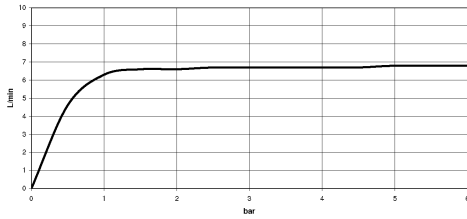

MADISON Body spray without volume control - Platinum

MADISON

28 528 360

- spray head Ø 55mm
- ball-joint pivotable through 25° (in any direction)
- HORIZONTAL RAIN, max. flow rate 7 l/min (at 3 bar)
- rosette Ø 55 mm
- 1/2" connection

- Concealed wall elbow -** 35 085 970 90
- max. recess depth 163 mm
 - min. recess depth 90 mm

28 528 360

mm [inches]

Flow rate chart

Codes & Standards

DIN 4109

ISO 3822

Scottish Water
Byelaws