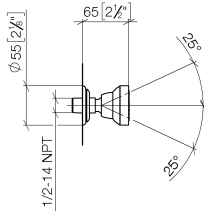

MADISON Body spray without volume control - Platinum

MADISON

28 528 360

- spray head Ø 55mm
- ball-joint pivotable through 25° (in any direction)
- HORIZONTAL RAIN, max. flow rate 7 l/min (at 3 bar)
- rosette Ø 55 mm
- 1/2" connection

- Concealed wall elbow -** 35 085 970 90
- max. recess depth 163 mm
 - min. recess depth 90 mm

28 528 360

mm [inches]

Flow rate chart

Codes & Standards

DIN 4109

ISO 3822

Scottish Water
Byelaws