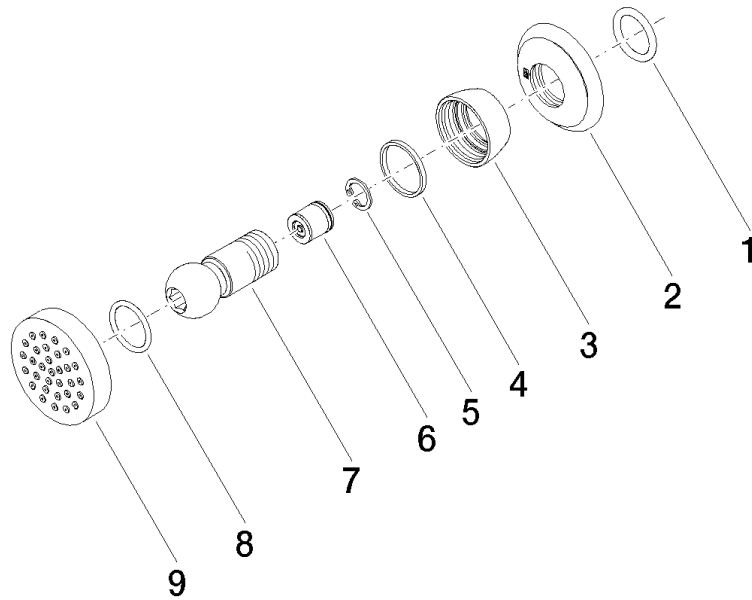

MADISON Body spray without volume control - Platinum

MADISON

28 528 360

- spray head Ø 55mm
- ball-joint pivotable through 25° (in any direction)
- HORIZONTAL RAIN, max. flow rate 7 l/min (at 3 bar)
- rosette Ø 55 mm
- 1/2" connection

- Concealed wall elbow -** 35 085 970 90
- max. recess depth 163 mm
 - min. recess depth 90 mm

28 528 360

mm [inches]

Flow rate chart

Codes & Standards

DIN 4109

ISO 3822

Scottish Water
Byelaws

UK Water Supply
Regulations

Ü-Zeichen

MADISON Body spray without volume control - Platinum

MADISON

28 528 360

Certificates

LGA_38

WRAS_240602

MADISON Body spray without volume control - Platinum

MADISON

28 528 360

Spare parts list

No.	Item Number	Name	Quantity used	Delivery time
	90 14 10 026 00 90	seal	9	2