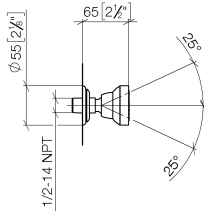

28 528 360

- spray head Ø 55mm
- ball-joint pivotable through 25° (in any direction)
- HORIZONTAL RAIN, max. flow rate 7 l/min (at 3 bar)
- rosette Ø 55 mm
- 1/2" connection

	Durabronss (23kt Gold)	28 528 360-09
	Chrome	28 528 360-00
	Brushed Platinum	28 528 360-06
	Platinum	28 528 360-08
	Brushed Durabronss (23kt Gold)	28 528 360-28
	Brushed Dark Platinum	28 528 360-99

Recommended miscellaneous

- Concealed wall elbow -** 35 085 970 90
- max. recess depth 163 mm
 - min. recess depth 90 mm

28 528 360

mm [inches]

Flow rate chart

Codes & Standards

DIN 4109

ISO 3822

WRAS_240602

MADISON Body spray without volume control - Durabrass (23kt Gold)

MADISON

28 528 360

Spare parts list

No.	Item Number	Name	Quantity used	Delivery time
	90 14 10 026 00 90	seal	9	2