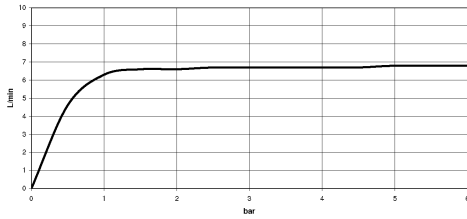

28 528 360

- spray head Ø 55mm
- ball-joint pivotable through 25° (in any direction)
- HORIZONTAL RAIN, max. flow rate 7 l/min (at 3 bar)
- rosette Ø 55 mm
- 1/2" connection

	Durabronss (23kt Gold)	28 528 360-09
	Chrome	28 528 360-00
	Brushed Platinum	28 528 360-06
	Platinum	28 528 360-08
	Brushed Durabronss (23kt Gold)	28 528 360-28
	Brushed Dark Platinum	28 528 360-99

Recommended miscellaneous

- Concealed wall elbow -** 35 085 970 90
- max. recess depth 163 mm
 - min. recess depth 90 mm

28 528 360

mm [inches]

Flow rate chart

Codes & Standards

DIN 4109

ISO 3822

Scottish Water
Byelaws

UK Water Supply
Regulations

Ü-Zeichen

MADISON Body spray without volume control - Durabrass (23kt Gold)

MADISON

28 528 360

Certificates

LGA_38