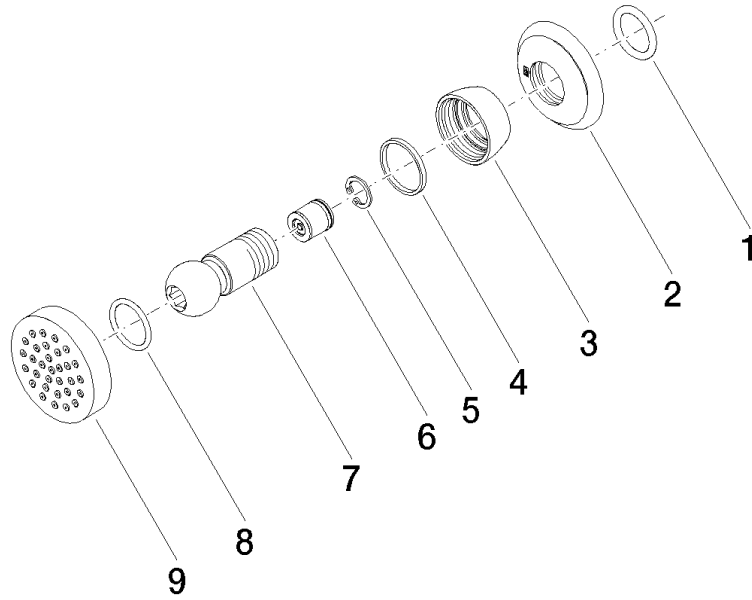

28 528 360

- spray head Ø 55mm
- ball-joint pivotable through 25° (in any direction)
- HORIZONTAL RAIN, max. flow rate 7 l/min (at 3 bar)
- rosette Ø 55 mm
- 1/2" connection

	Durabronss (23kt Gold)	28 528 360-09
	Chrome	28 528 360-00
	Brushed Platinum	28 528 360-06
	Platinum	28 528 360-08
	Brushed Durabronss (23kt Gold)	28 528 360-28
	Brushed Dark Platinum	28 528 360-99

Recommended miscellaneous

- Concealed wall elbow -** 35 085 970 90
- max. recess depth 163 mm
 - min. recess depth 90 mm

28 528 360

mm [inches]

Flow rate chart

Codes & Standards

DIN 4109

ISO 3822

Scottish Water
Byelaws

UK Water Supply
Regulations

Ü-Zeichen

MADISON Body spray without volume control - Durabrass (23kt Gold)

MADISON

28 528 360

Certificates

LGA_38

WRAS_240602

MADISON Body spray without volume control - Durabrass (23kt Gold)

MADISON

28 528 360

Spare parts list

No.	Item Number	Name	Quantity used	Delivery time
	90 14 10 026 00 90	seal	9	2