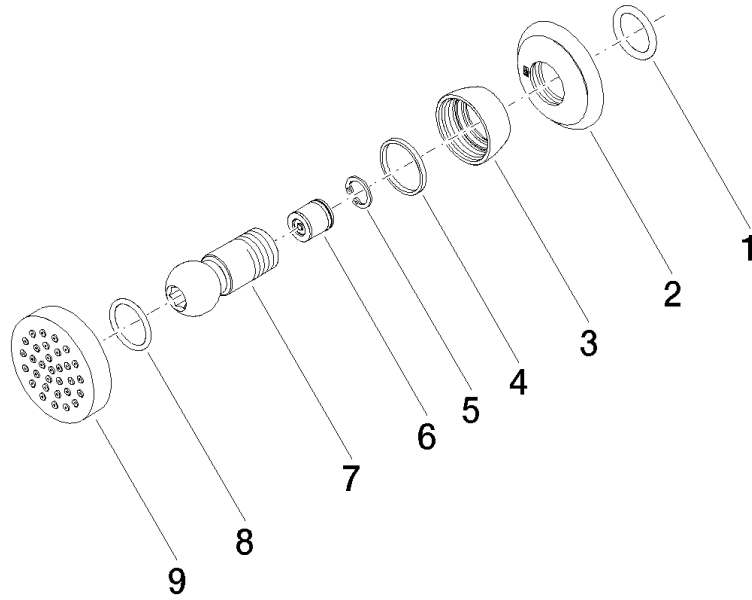

28 528 360

- spray head Ø 55mm
- ball-joint pivotable through 25° (in any direction)
- HORIZONTAL RAIN, max. flow rate 7 l/min (at 3 bar)
- rosette Ø 55 mm
- 1/2" connection

	Brushed Durabronz (23kt Gold)	28 528 360-28
	Chrome	28 528 360-00
	Brushed Platinum	28 528 360-06
	Platinum	28 528 360-08
	Durabronz (23kt Gold)	28 528 360-09
	Brushed Dark Platinum	28 528 360-99

Recommended miscellaneous

Concealed wall elbow -

35 085 970 90

- max. recess depth 163 mm
- min. recess depth 90 mm

28 528 360

mm [inches]

Flow rate chart

Codes & Standards

DIN 4109

ISO 3822

Scottish Water
Byelaws

UK Water Supply
Regulations

Ü-Zeichen

MADISON Body spray without volume control - Brushed Durabrass (23kt Gold)

MADISON

28 528 360

Certificates

LGA_38

WRAS_240602

MADISON Body spray without volume control - Brushed Durabrass (23kt Gold)

MADISON

28 528 360

Spare parts list

No.	Item Number	Name	Quantity used	Delivery time
	90 14 10 026 00 90	seal	9	2