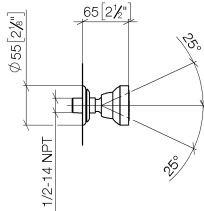

28 528 360

- spray head Ø 55mm
- ball-joint pivotable through 25° (in any direction)
- HORIZONTAL RAIN, max. flow rate 7 l/min (at 3 bar)
- rosette Ø 55 mm
- 1/2" connection

	Brushed Durabronz (23kt Gold)	28 528 360-28
	Chrome	28 528 360-00
	Brushed Platinum	28 528 360-06
	Platinum	28 528 360-08
	Durabronz (23kt Gold)	28 528 360-09
	Brushed Dark Platinum	28 528 360-99

Recommended miscellaneous

Concealed wall elbow -

35 085 970 90

- max. recess depth 163 mm
- min. recess depth 90 mm

28 528 360

mm [inches]

Flow rate chart

Codes & Standards

DIN 4109

ISO 3822

Scottish Water
Byelaws

UK Water Supply
Regulations

Ü-Zeichen

MADISON Body spray without volume control - Brushed Durabrass (23kt Gold)

MADISON

28 528 360