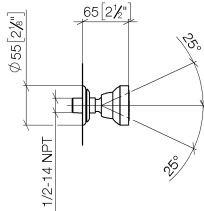

28 528 360

- spray head Ø 55mm
- ball-joint pivotable through 25° (in any direction)
- HORIZONTAL RAIN, max. flow rate 7 l/min (at 3 bar)
- rosette Ø 55 mm
- 1/2" connection

	Brushed Dark Platinum	28 528 360-99
	Chrome	28 528 360-00
	Brushed Platinum	28 528 360-06
	Platinum	28 528 360-08
	Durabass (23kt Gold)	28 528 360-09
	Brushed Durabass (23kt Gold)	28 528 360-28

Recommended miscellaneous

Concealed wall elbow - 35 085 970 90

- max. recess depth 163 mm
- min. recess depth 90 mm

28 528 360

mm [inches]

Flow rate chart

Codes & Standards

DIN 4109