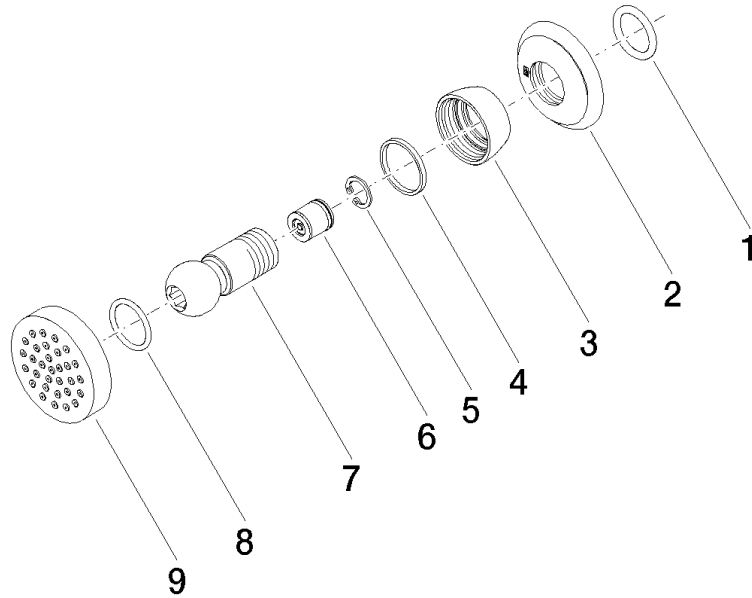

28 528 360

- spray head Ø 55mm
- ball-joint pivotable through 25° (in any direction)
- HORIZONTAL RAIN, max. flow rate 7 l/min (at 3 bar)
- rosette Ø 55 mm
- 1/2" connection

	Brushed Dark Platinum	28 528 360-99
	Chrome	28 528 360-00
	Brushed Platinum	28 528 360-06
	Platinum	28 528 360-08
	Durabass (23kt Gold)	28 528 360-09
	Brushed Durabass (23kt Gold)	28 528 360-28

Recommended miscellaneous

Concealed wall elbow - 35 085 970 90

- max. recess depth 163 mm
- min. recess depth 90 mm

28 528 360

mm [inches]

Flow rate chart

Codes & Standards

DIN 4109

ISO 3822

Scottish Water
Byelaws

UK Water Supply
Regulations

Ü-Zeichen

MADISON Body spray without volume control - Brushed Dark Platinum

MADISON

28 528 360

Certificates

LGA_38

WRAS_240602

MADISON Body spray without volume control - Brushed Dark Platinum

MADISON

28 528 360

Spare parts list

No.	Item Number	Name	Quantity used	Delivery time
	90 14 10 026 00 90	seal	9	2