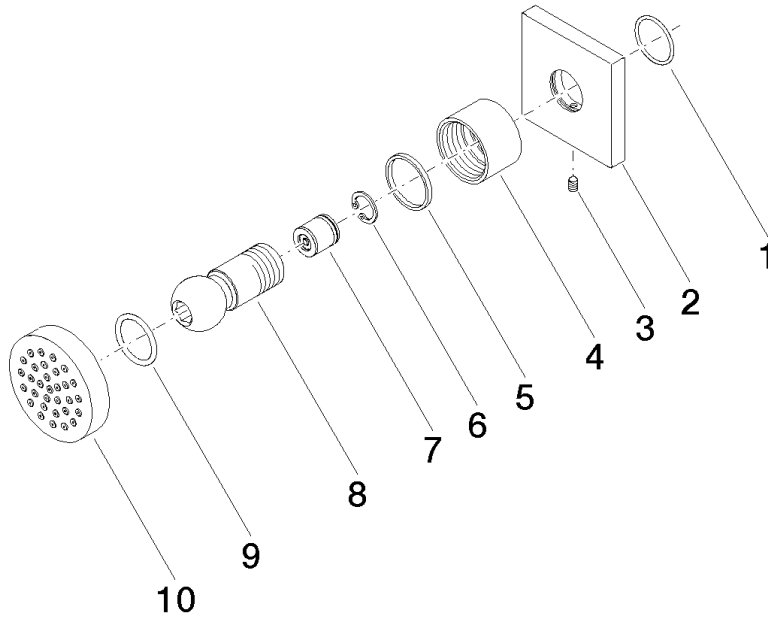

Body spray without volume control - Chrome

IMO

28 528 782

- spray head Ø 55mm
- ball-joint pivotable through 25° (in any direction)
- HORIZONTAL RAIN, max. flow rate 7 l/min (at 3 bar)
- anti-scale system
- rosette 60 x 60 mm
- 1/2" connection

Recommended miscellaneous

- Concealed wall elbow -** 35 085 970 90
- max. recess depth 163 mm
 - min. recess depth 90 mm

28 528 782

mm [inches]

Flow rate chart

Codes & Standards

DIN 4109

ISO 3822

Scottish Water
Byelaws

UK Water Supply
Regulations

Ü-Zeichen

Body spray without volume control - Chrome

IMO

28 528 782

Certificates

LGA_38

WRAS_240602

28 528 782

Product version from 6/1/2024

Body spray without volume control - Chrome

IMO

28 528 782

Spare parts list

Product version from 6/1/2024