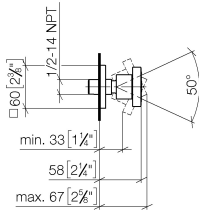

Body spray without volume control - Chrome

IMO

28 528 782

- spray head Ø 55mm
- ball-joint pivotable through 25° (in any direction)
- HORIZONTAL RAIN, max. flow rate 7 l/min (at 3 bar)
- anti-scale system
- rosette 60 x 60 mm
- 1/2" connection

Recommended miscellaneous

- Concealed wall elbow -** 35 085 970 90
- max. recess depth 163 mm
 - min. recess depth 90 mm

28 528 782

mm [inches]

Flow rate chart

Codes & Standards

DIN 4109

ISO 3822