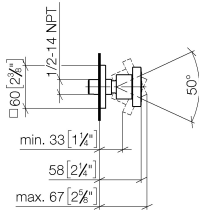

Body spray without volume control - Brushed Platinum

IMO

28 528 782

- spray head Ø 55mm
- ball-joint pivotable through 25° (in any direction)
- HORIZONTAL RAIN, max. flow rate 7 l/min (at 3 bar)
- anti-scale system
- rosette 60 x 60 mm
- 1/2" connection

Recommended miscellaneous

Concealed wall elbow -

35 085 970 90

- max. recess depth 163 mm
- min. recess depth 90 mm

28 528 782

mm [inches]

Flow rate chart

Codes & Standards