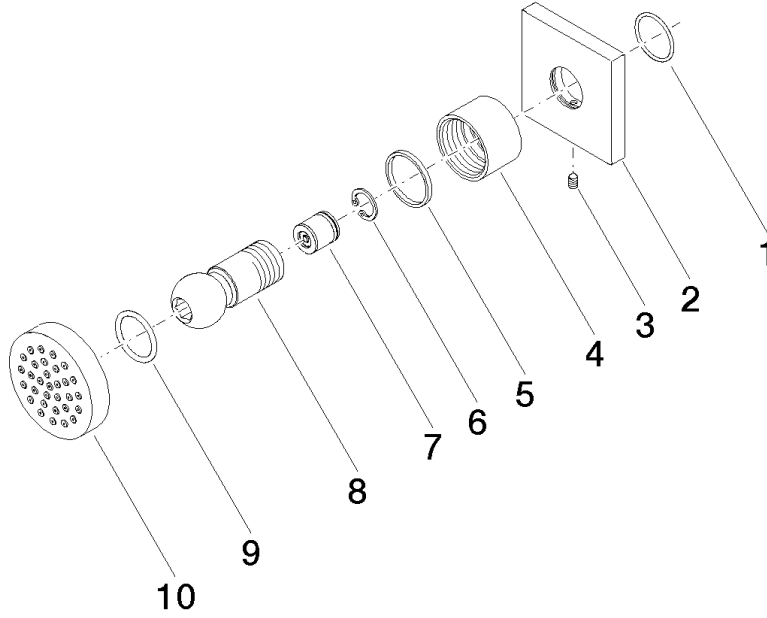

28 528 782

Product version from 6/1/2024