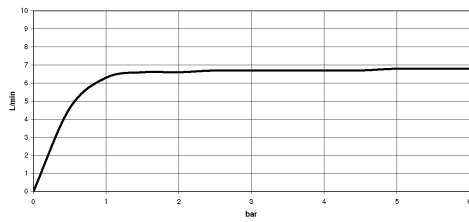

Body spray without volume control - Brushed Platinum

IMO

28 528 782

- spray head Ø 55mm
- ball-joint pivotable through 25° (in any direction)
- HORIZONTAL RAIN, max. flow rate 7 l/min (at 3 bar)
- anti-scale system
- rosette 60 x 60 mm
- 1/2" connection

Recommended miscellaneous

Concealed wall elbow -

35 085 970 90

- max. recess depth 163 mm
- min. recess depth 90 mm

28 528 782

mm [inches]

Flow rate chart

Codes & Standards