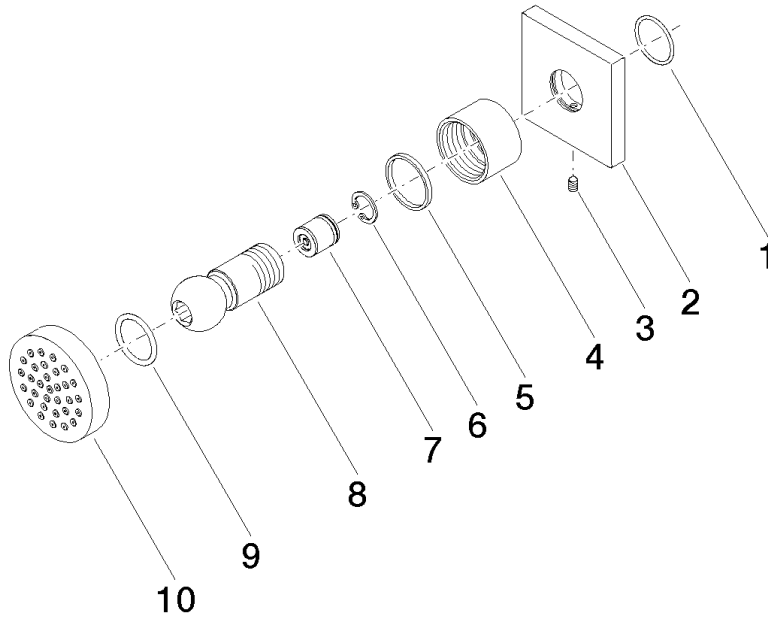

Body spray without volume control - Platinum

IMO

28 528 782

- spray head Ø 55mm
- ball-joint pivotable through 25° (in any direction)
- HORIZONTAL RAIN, max. flow rate 7 l/min (at 3 bar)
- anti-scale system
- rosette 60 x 60 mm
- 1/2" connection

Recommended miscellaneous

- Concealed wall elbow -** 35 085 970 90
- max. recess depth 163 mm
 - min. recess depth 90 mm

28 528 782

mm [inches]

Flow rate chart

Codes & Standards

DIN 4109

ISO 3822

WRAS_240602

28 528 782

Product version from 6/1/2024

Body spray without volume control - Platinum

IMO

28 528 782

Spare parts list

Product version from 6/1/2024

No.	Item Number	Name	Quantity used	Delivery time
	09 14 10 098 90	seal	10	2