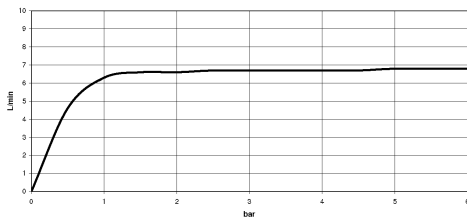

Body spray without volume control - Platinum

IMO

28 528 782

- spray head Ø 55mm
- ball-joint pivotable through 25° (in any direction)
- HORIZONTAL RAIN, max. flow rate 7 l/min (at 3 bar)
- anti-scale system
- rosette 60 x 60 mm
- 1/2" connection

Recommended miscellaneous

- Concealed wall elbow -** 35 085 970 90
- max. recess depth 163 mm
 - min. recess depth 90 mm

28 528 782

mm [inches]

Flow rate chart

Codes & Standards

DIN 4109

ISO 3822