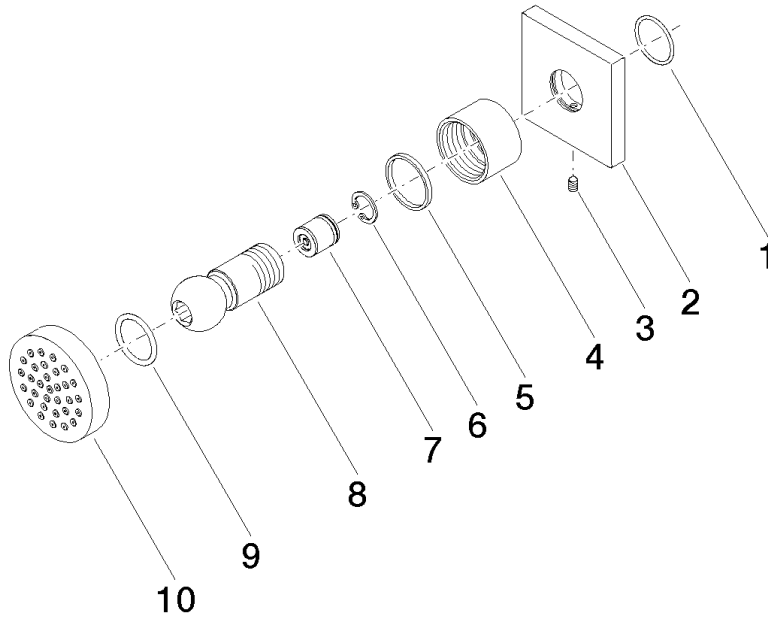

28 528 782

Product version from 6/1/2024