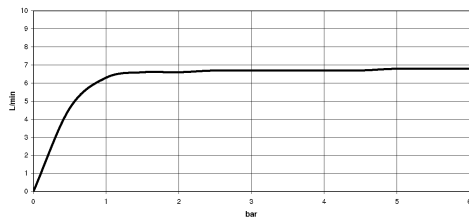

Body spray without volume control - Dark Chrome

IMO

28 528 782

- spray head Ø 55mm
- ball-joint pivotable through 25° (in any direction)
- HORIZONTAL RAIN, max. flow rate 7 l/min (at 3 bar)
- anti-scale system
- rosette 60 x 60 mm
- 1/2" connection

Recommended miscellaneous

Concealed wall elbow -

35 085 970 90

- max. recess depth 163 mm
- min. recess depth 90 mm

28 528 782

mm [inches]

Flow rate chart

Codes & Standards