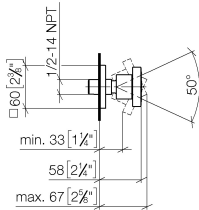

Body spray without volume control - Dark Chrome

IMO

28 528 782

- spray head Ø 55mm
- ball-joint pivotable through 25° (in any direction)
- HORIZONTAL RAIN, max. flow rate 7 l/min (at 3 bar)
- anti-scale system
- rosette 60 x 60 mm
- 1/2" connection

Recommended miscellaneous

Concealed wall elbow -

35 085 970 90

- max. recess depth 163 mm
- min. recess depth 90 mm

28 528 782

mm [inches]

Flow rate chart

Codes & Standards