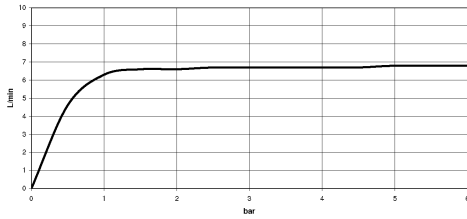

Body spray without volume control - Brushed Light Gold

IMO

28 528 782

- spray head Ø 55mm
- ball-joint pivotable through 25° (in any direction)
- HORIZONTAL RAIN, max. flow rate 7 l/min (at 3 bar)
- anti-scale system
- rosette 60 x 60 mm
- 1/2" connection

Recommended miscellaneous

- Concealed wall elbow -** 35 085 970 90
- min. recess depth 90 mm
 - max. recess depth 163 mm

28 528 782

mm [inches]

Flow rate chart

Codes & Standards

DIN 4109

ISO 3822

Scottish Water
Byelaws

UK Water Supply
Regulations

Ü-Zeichen

Body spray without volume control - Brushed Light Gold

IMO

28 528 782

Certificates

LGA_38