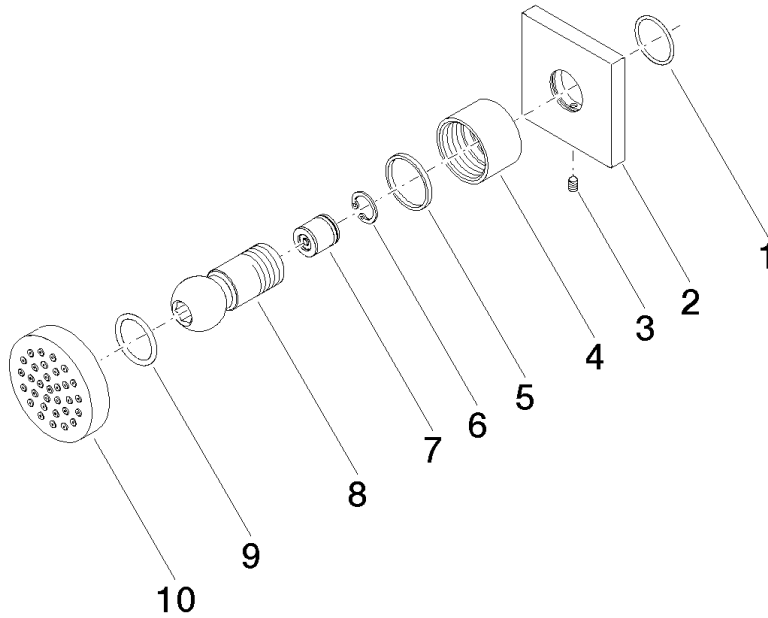

Body spray without volume control - Brushed Light Gold

IMO

28 528 782

- spray head Ø 55mm
- ball-joint pivotable through 25° (in any direction)
- HORIZONTAL RAIN, max. flow rate 7 l/min (at 3 bar)
- anti-scale system
- rosette 60 x 60 mm
- 1/2" connection

Recommended miscellaneous

- Concealed wall elbow -** 35 085 970 90
- min. recess depth 90 mm
 - max. recess depth 163 mm

28 528 782

mm [inches]

Flow rate chart

Codes & Standards

DIN 4109

ISO 3822

Scottish Water
Byelaws

UK Water Supply
Regulations

Ü-Zeichen

Body spray without volume control - Brushed Light Gold

IMO

28 528 782

Certificates

LGA_38

WRAS_240602

28 528 782

Product version from 6/1/2024

Body spray without volume control - Brushed Light Gold

IMO

28 528 782

Spare parts list

Product version from 6/1/2024