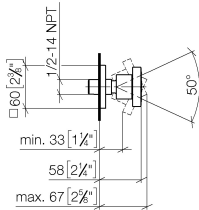

Body spray without volume control - Brushed Light Gold

IMO

28 528 782

- spray head Ø 55mm
- ball-joint pivotable through 25° (in any direction)
- HORIZONTAL RAIN, max. flow rate 7 l/min (at 3 bar)
- anti-scale system
- rosette 60 x 60 mm
- 1/2" connection

Recommended miscellaneous

- Concealed wall elbow -** 35 085 970 90
- min. recess depth 90 mm
 - max. recess depth 163 mm

28 528 782

mm [inches]

Flow rate chart

Codes & Standards

DIN 4109

ISO 3822